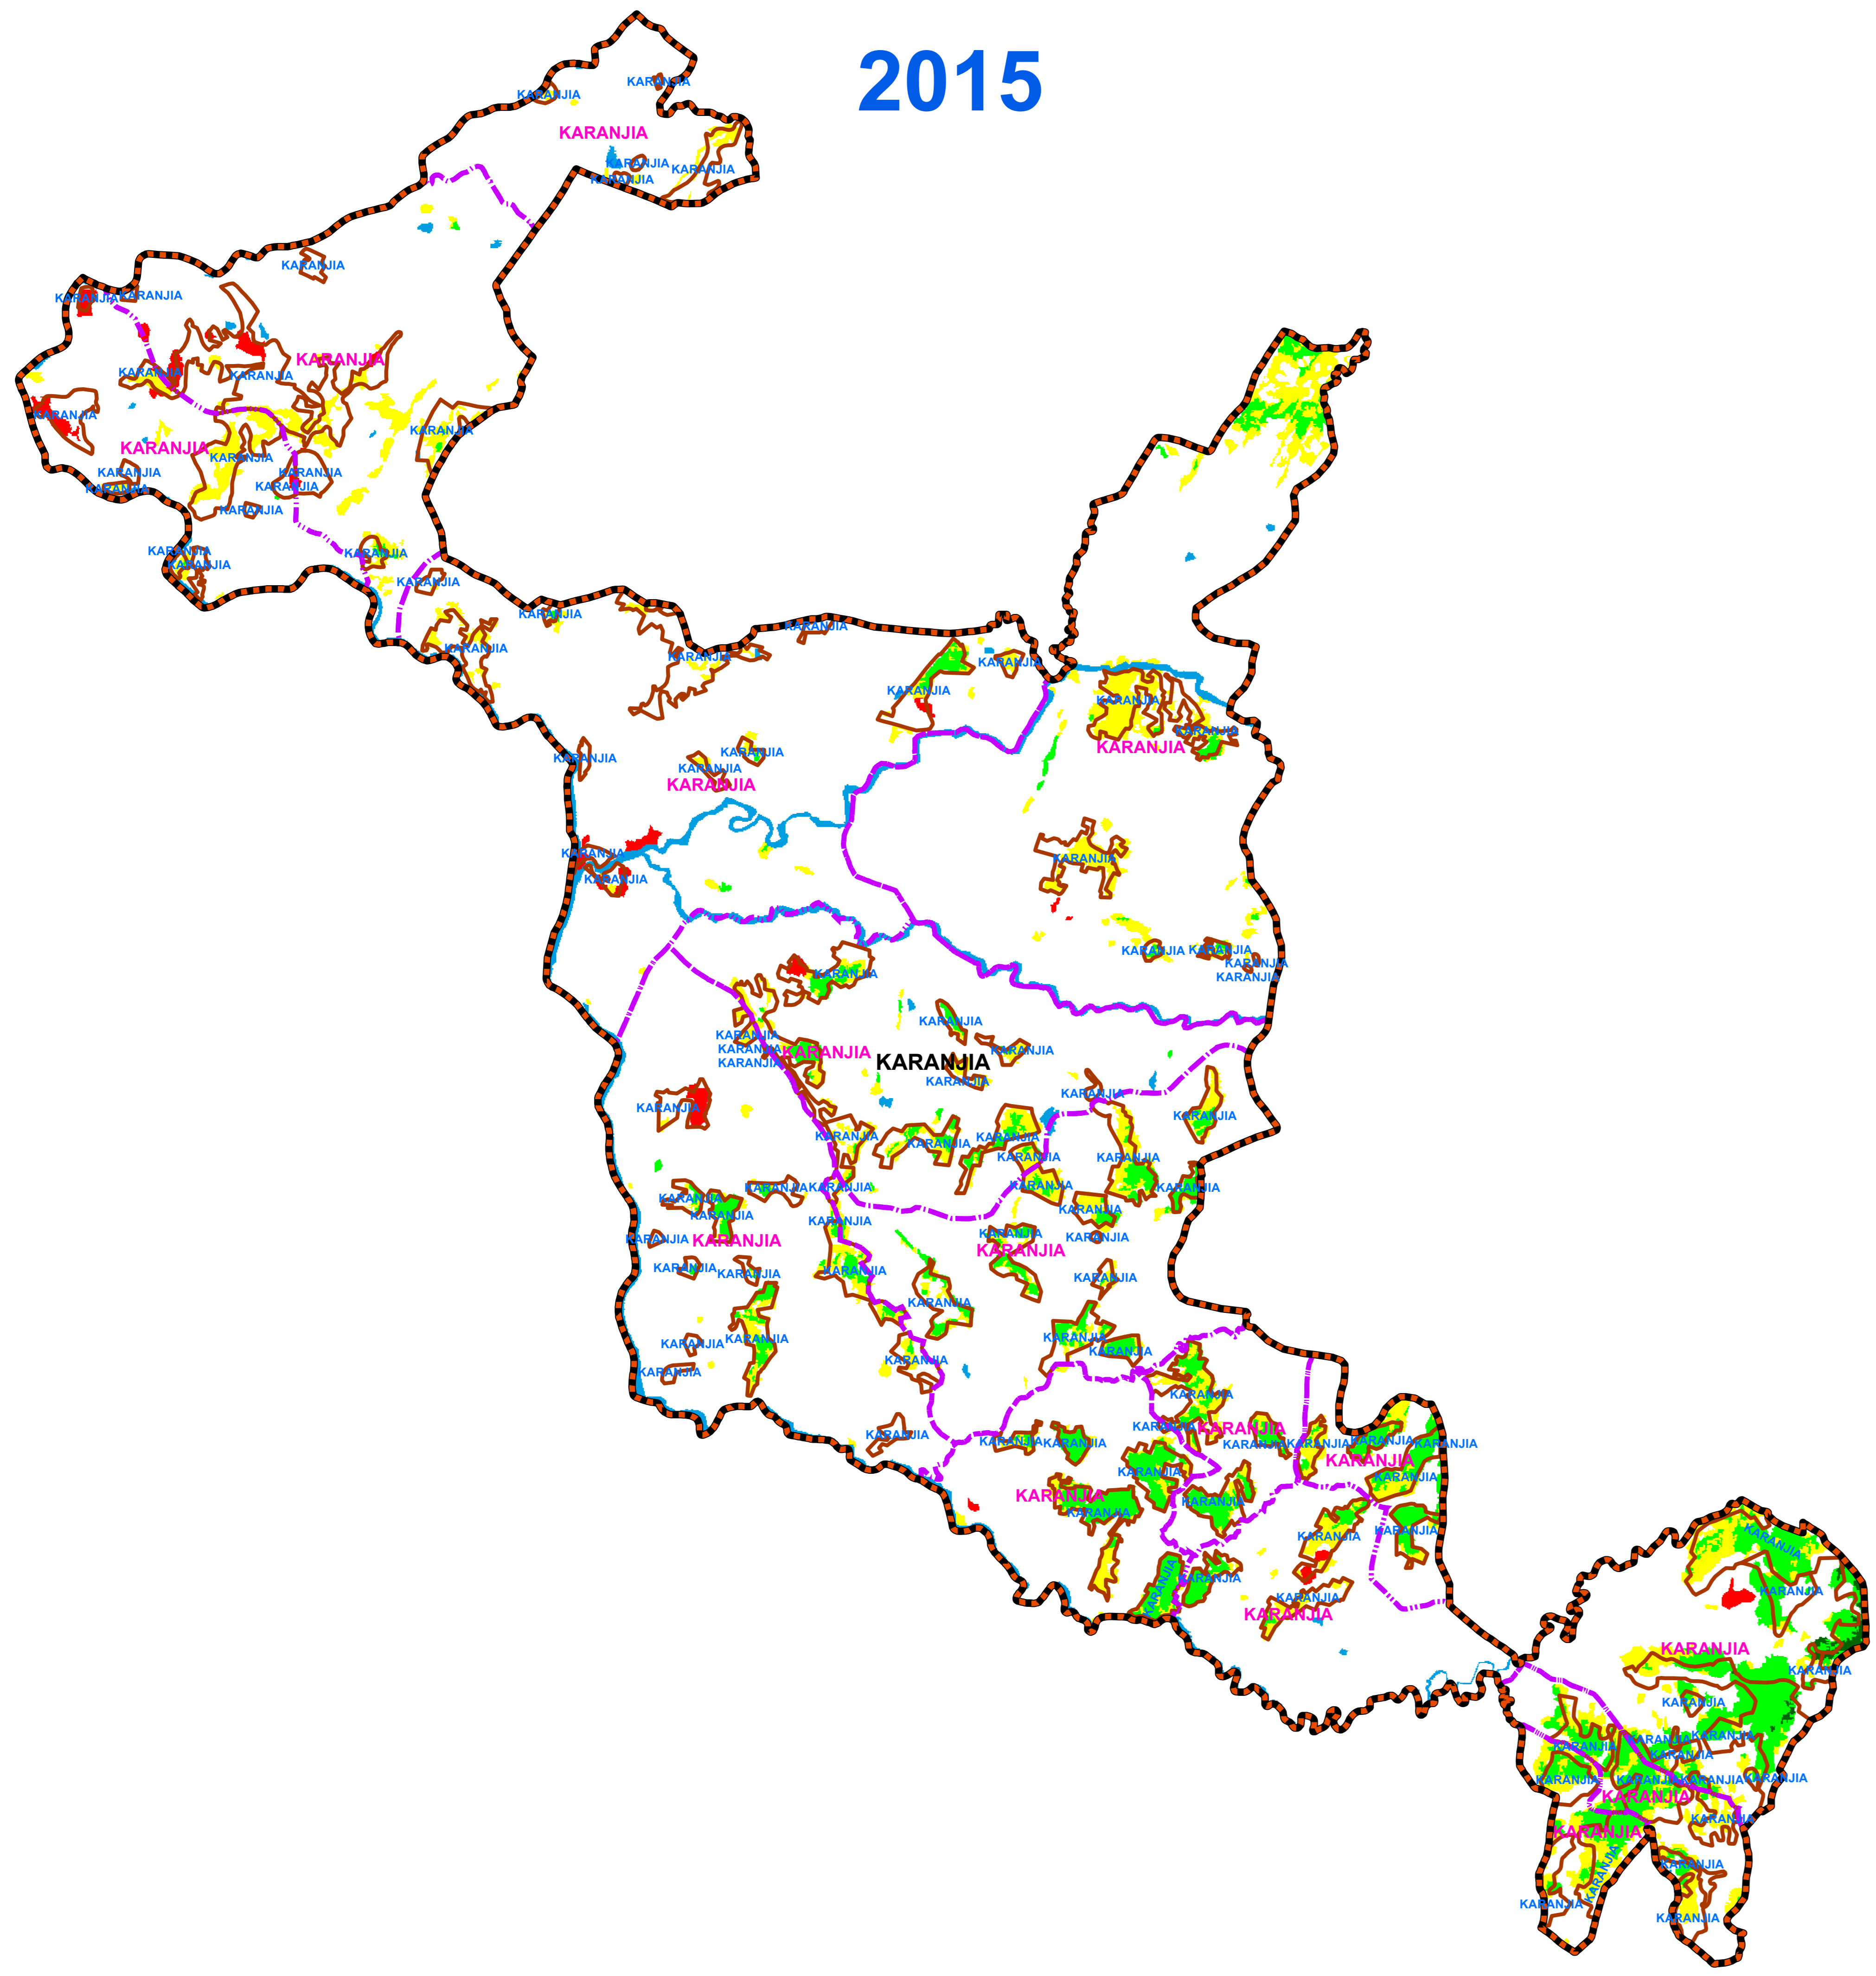

# FOREST COVER CHANGE MAP OF KARANJIA FOREST RANGE , KARANJIA FOREST DIVISION, BARIPADA CIRCLE

**2015**

**2017**

**LEGEND**

- DIVISION BND
- RANGE BND
- BEAT BND
- FOREST BND

Water
  Non-Forest
  Scrub
  Open Forest
  Moderately Dense Forest
  Very Dense Forest

PREPARED BY : FOREST IT & GEOMATICS CENTRE  
 FOREST HEADQUARTERS, ODISHA  
 BHUBANESWAR