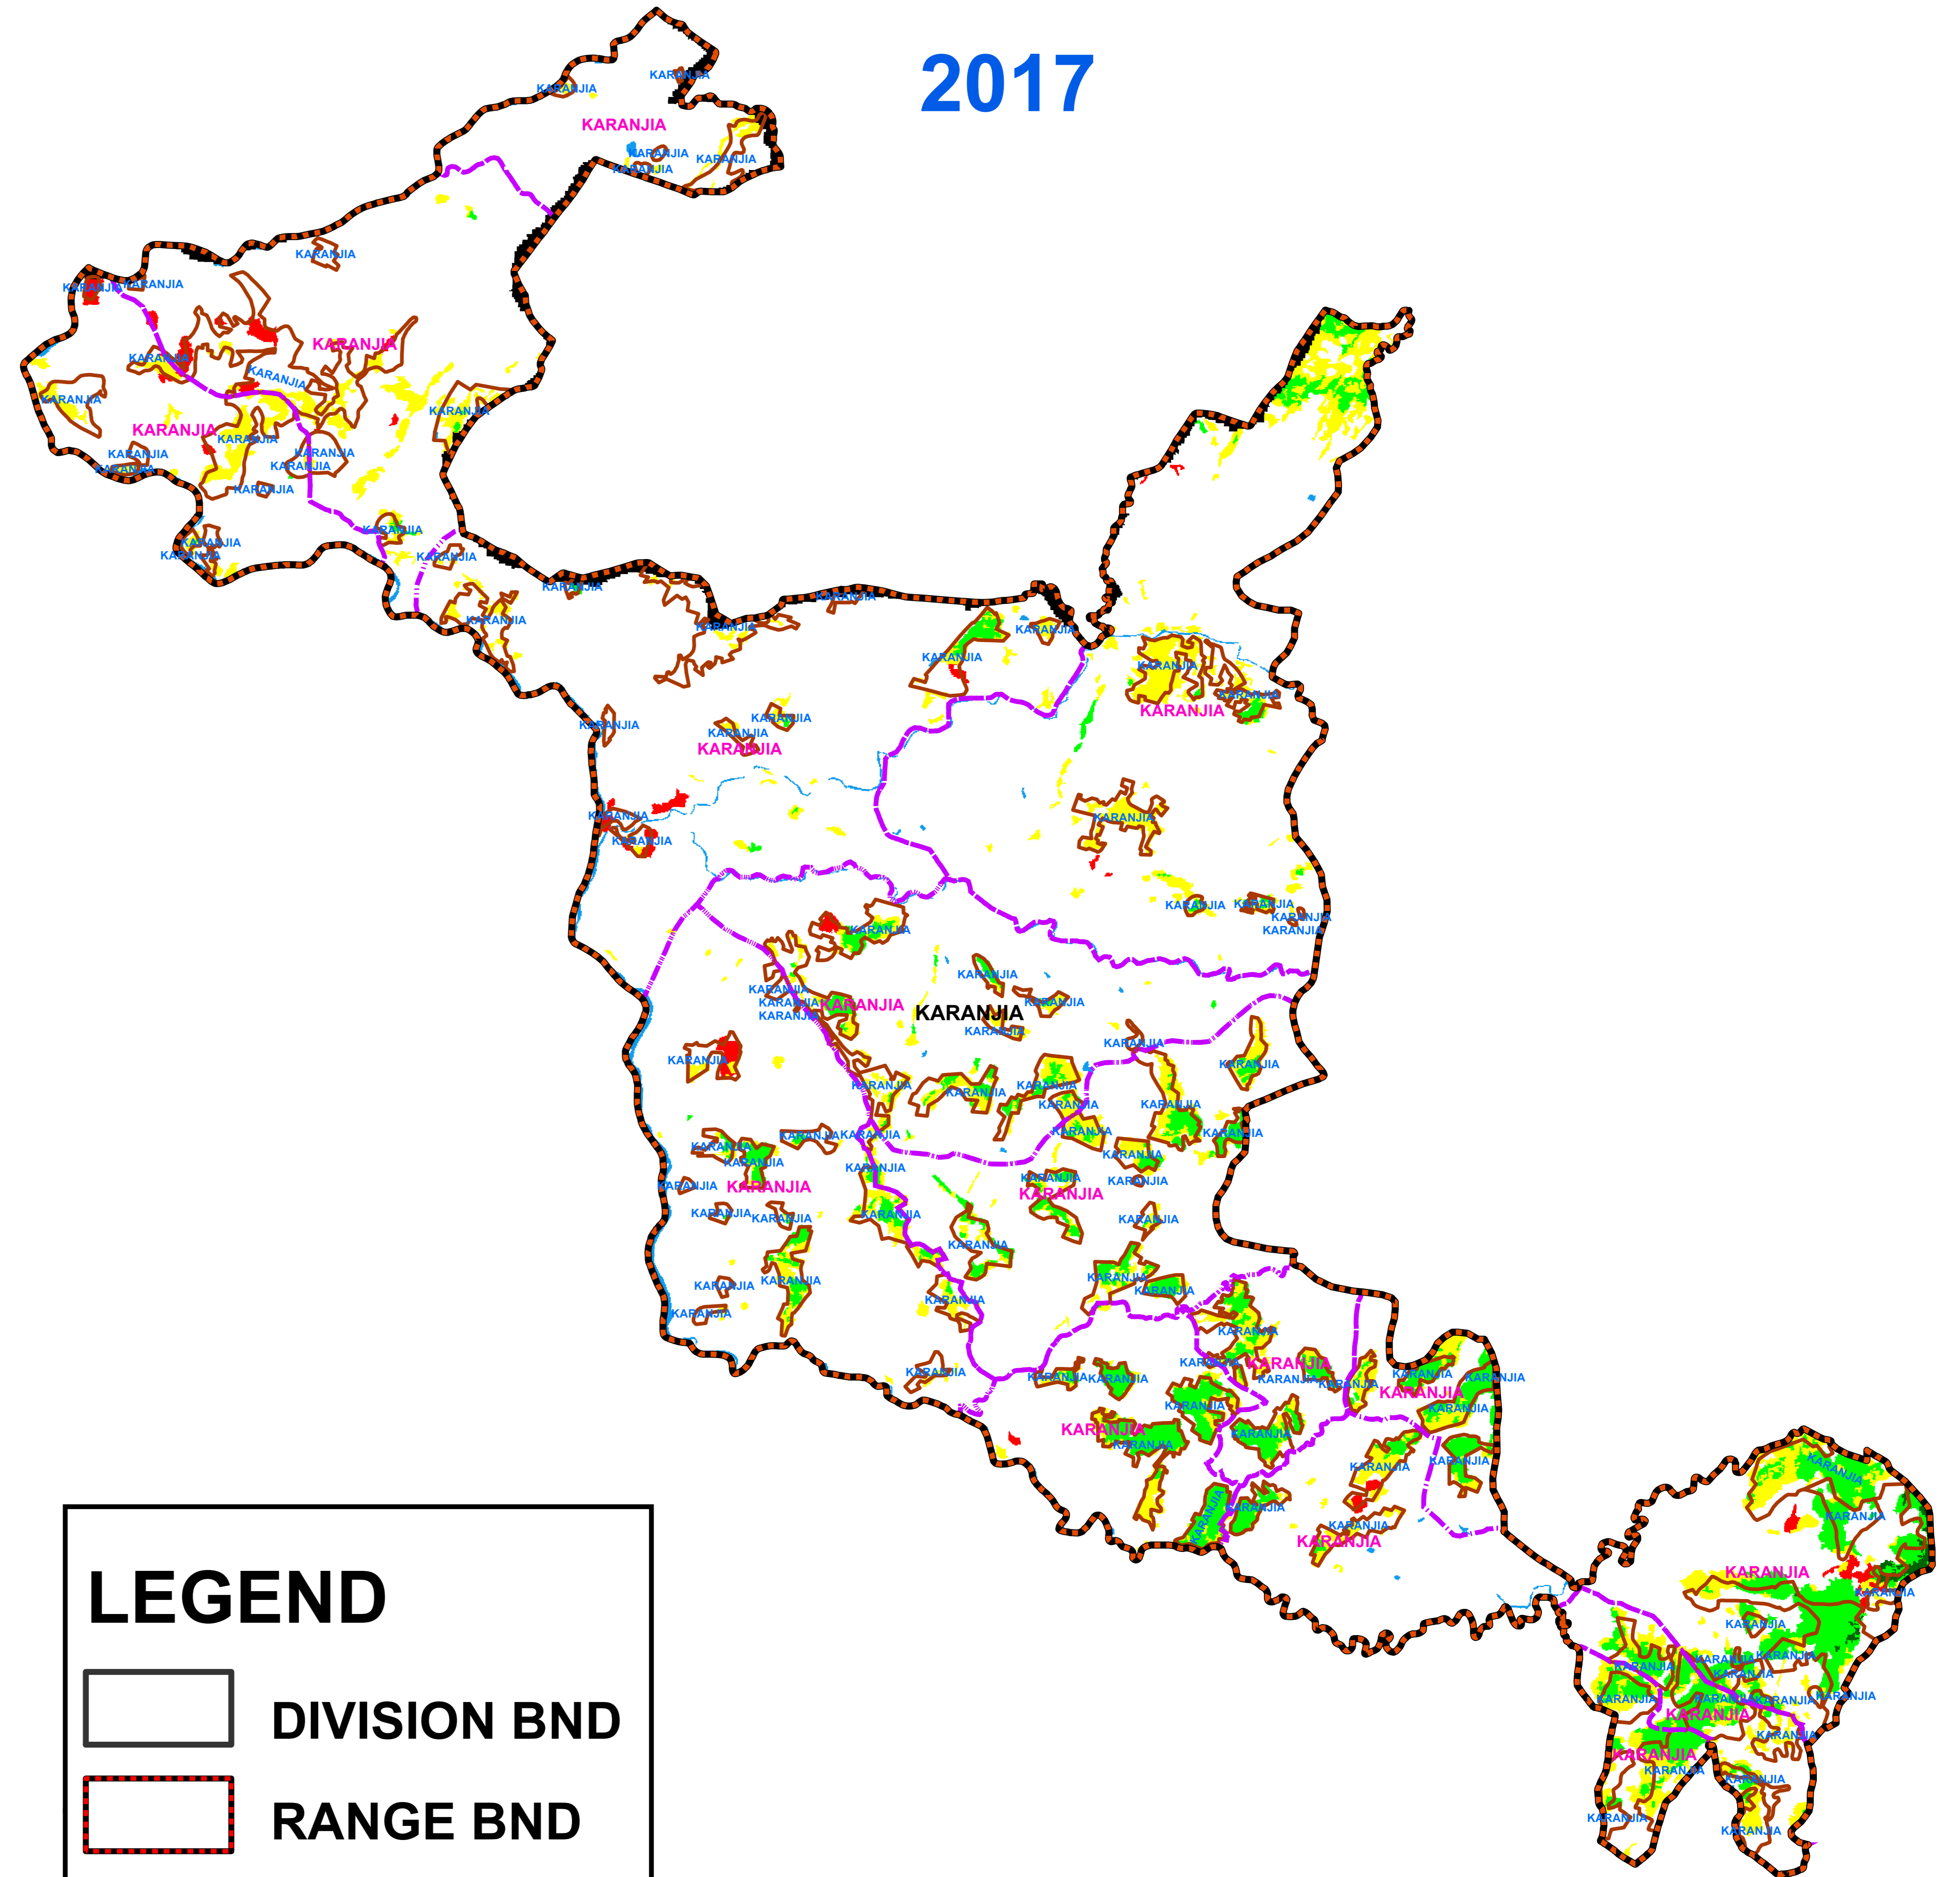

# FOREST COVER CHANGE MAP OF KARANJIA FOREST RANGE , KARANJIA FOREST DIVISION, BARIPADA CIRCLE

**2015**

**2017**

**LEGEND**

- DIVISION BND
- RANGE BND
- BEAT BND
- FOREST BND

Water
  Non-Forest
  Scrub
  Open Forest
  Moderately Dense Forest
  Very Dense Forest

PREPARED BY : FOREST IT & GEOMATICS CENTRE  
 FOREST HEADQUARTERS, ODISHA  
 BHUBANESWAR