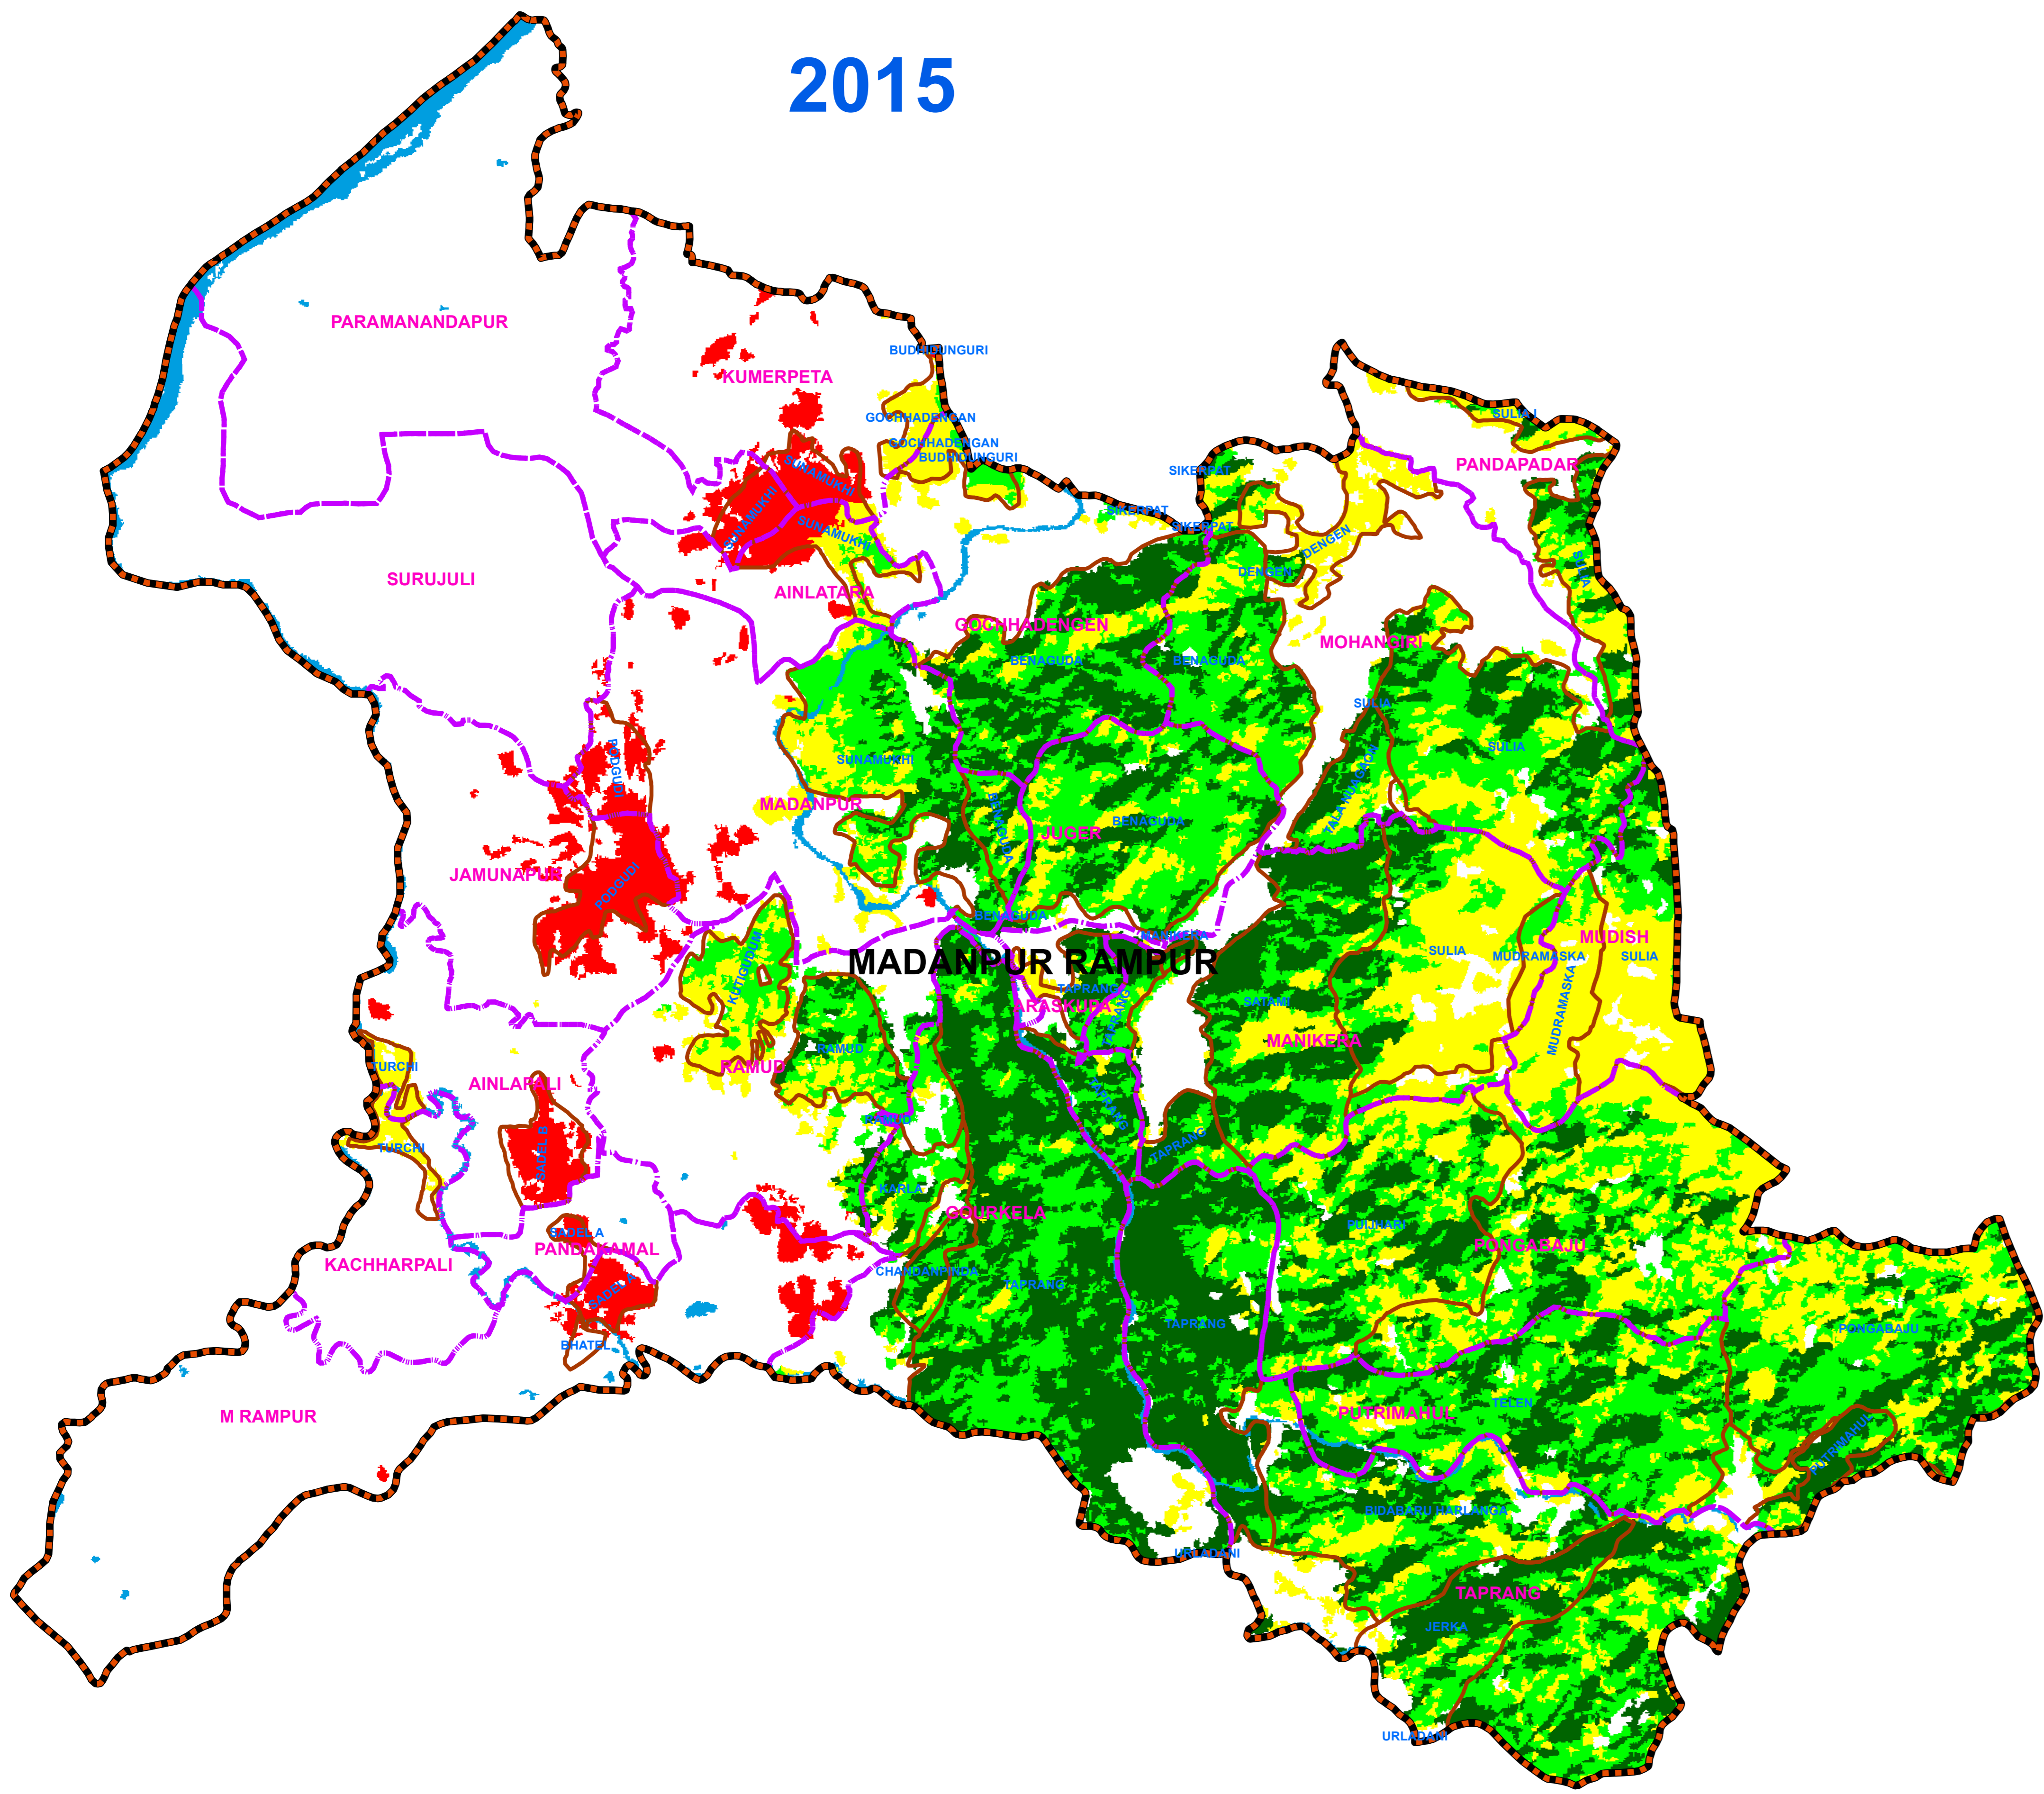

# FOREST COVER CHANGE MAP OF MADANPUR RAMPUR FOREST RANGE, KALAHANDI NORTH FOREST DIVISION, BHAWANIPATNA CIRCLE

**2015**

**2017**

**LEGEND**

- DIVISION BND
- RANGE BND
- BEAT BND
- FOREST BND

Water
  Non-Forest
  Scrub
  Open Forest
  Moderately Dense Forest
  Very Dense Forest

PREPARED BY : FOREST IT & GEOMATICS CENTRE  
 FOREST HEADQUARTERS, ODISHA  
 BHUBANESWAR