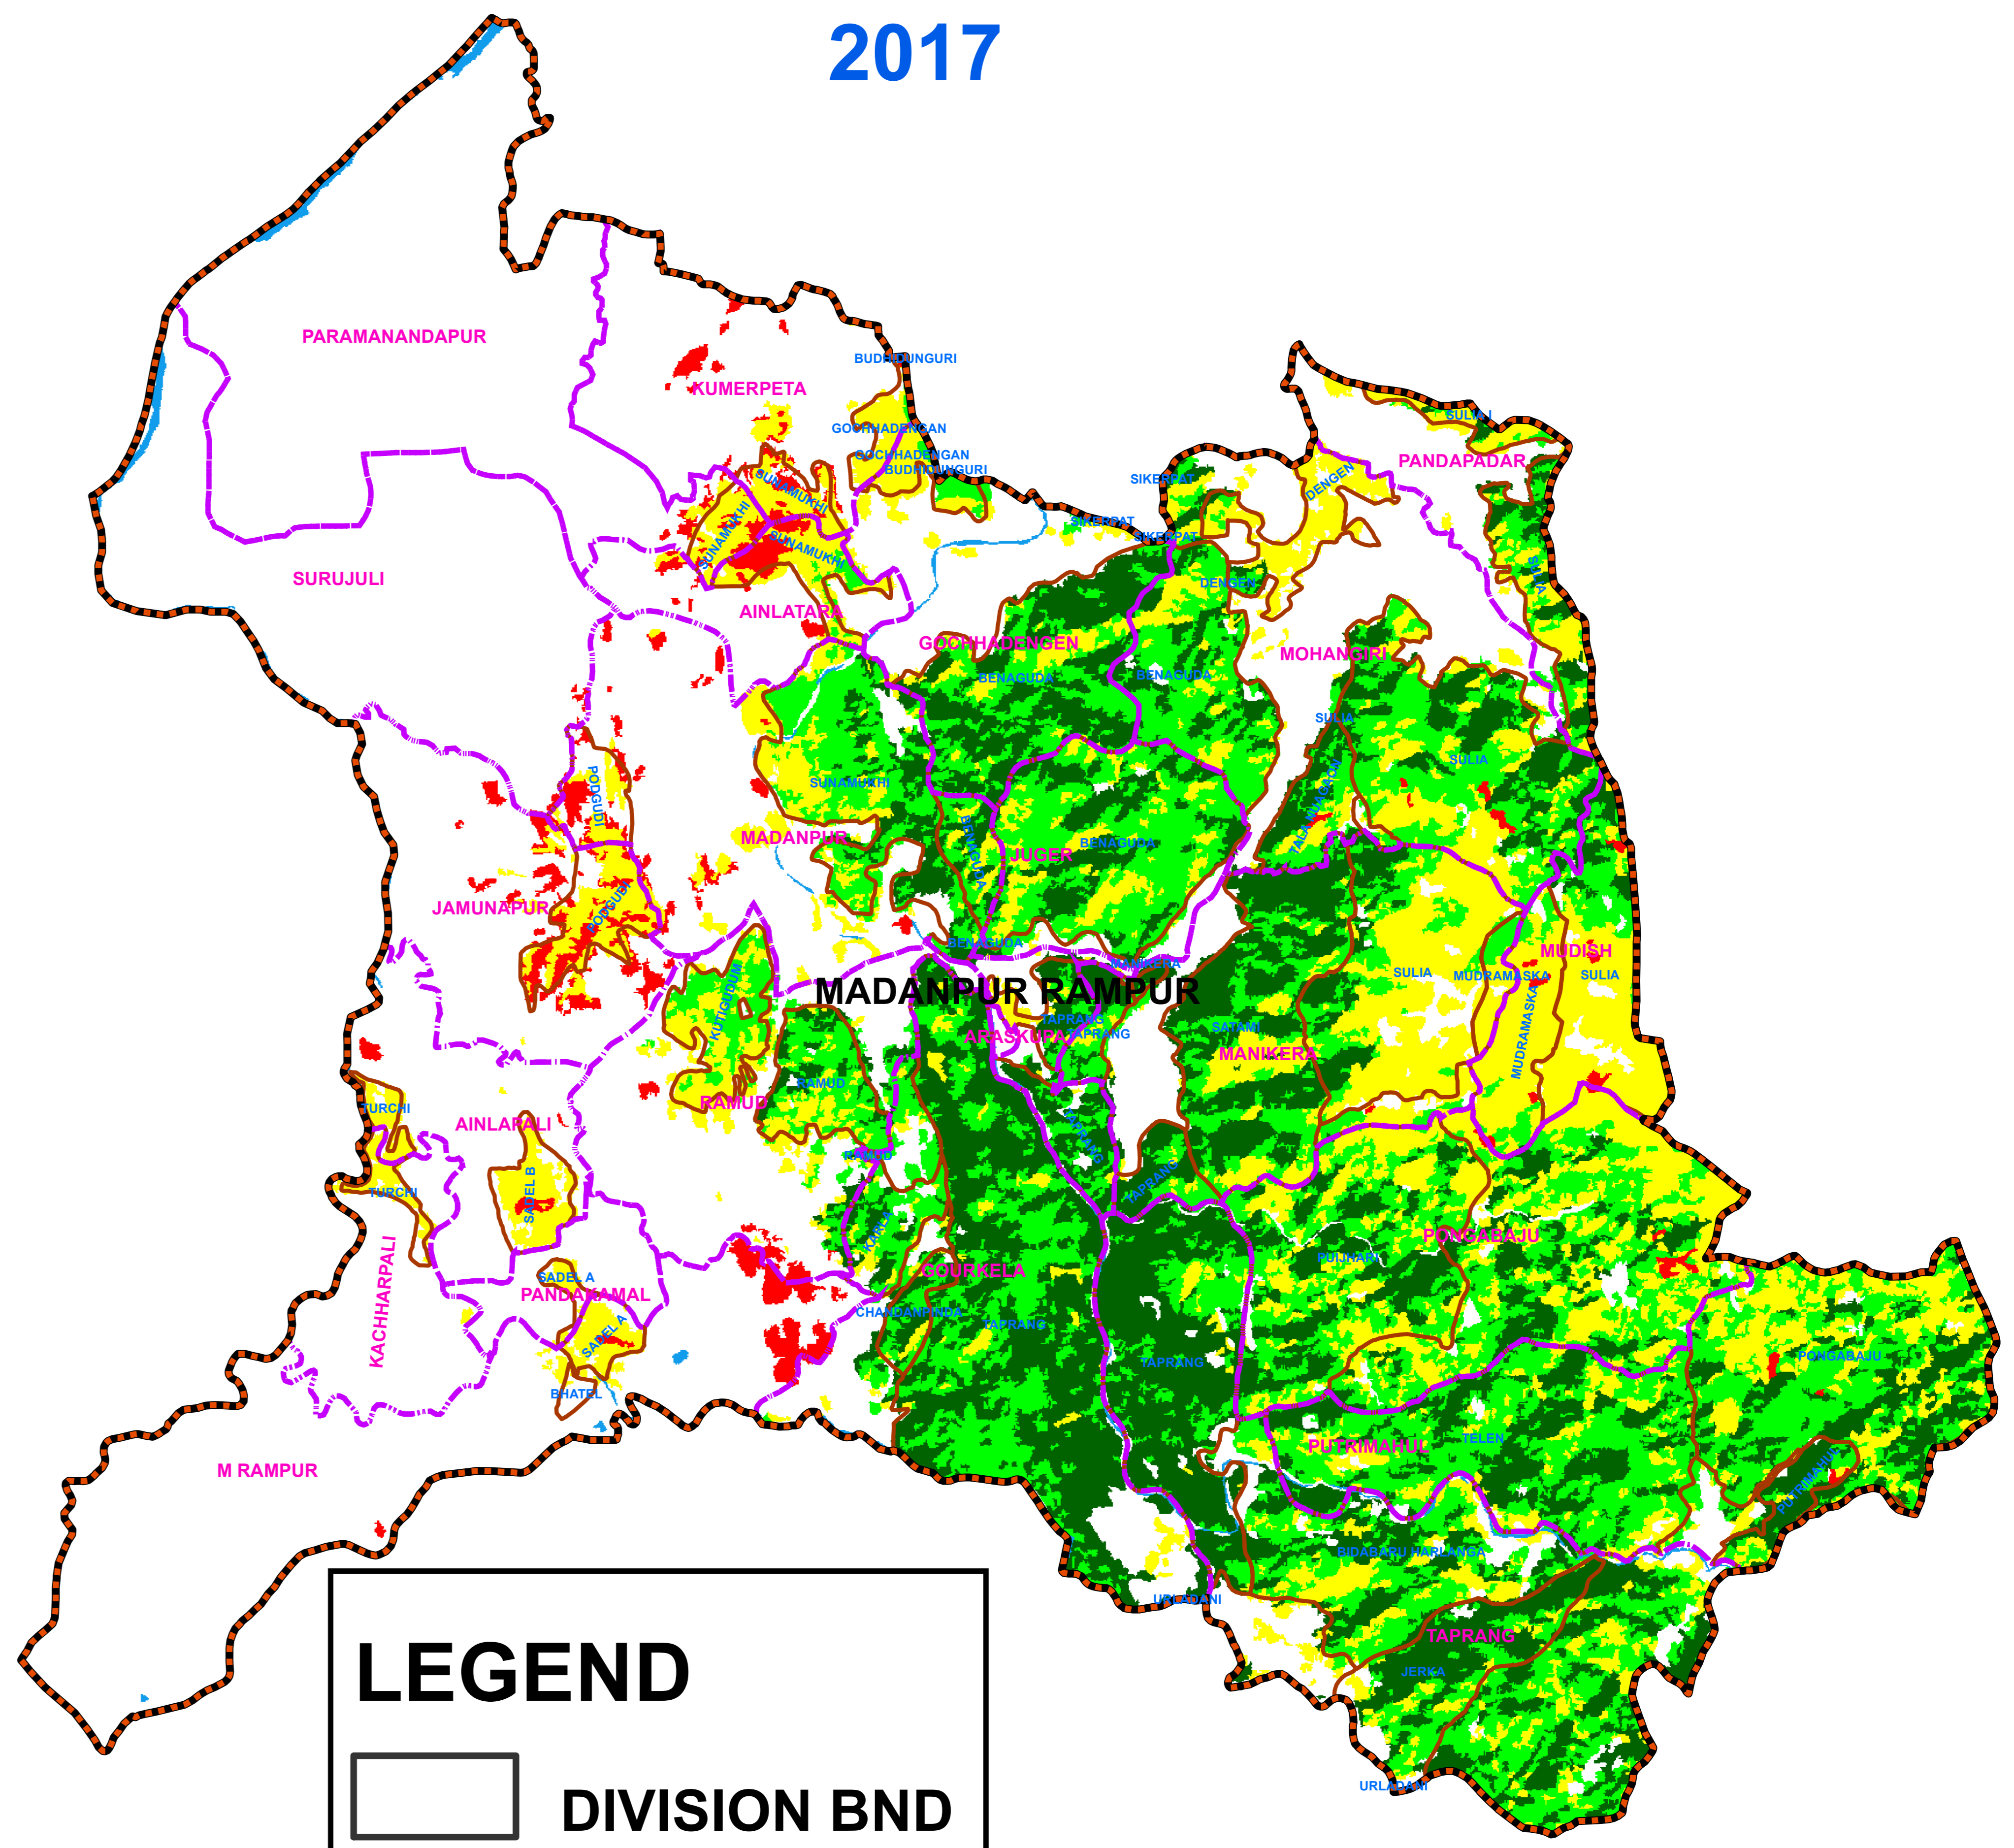

# FOREST COVER CHANGE MAP OF MADANPUR RAMPUR FOREST RANGE, KALAHANDI NORTH FOREST DIVISION, BHAWANIPATNA CIRCLE

**2015**

**2017**

**LEGEND**

- DIVISION BND
- RANGE BND
- BEAT BND
- FOREST BND

Water
  Non-Forest
  Scrub
  Open Forest
  Moderately Dense Forest
  Very Dense Forest

PREPARED BY : FOREST IT & GEOMATICS CENTRE  
 FOREST HEADQUARTERS, ODISHA  
 BHUBANESWAR