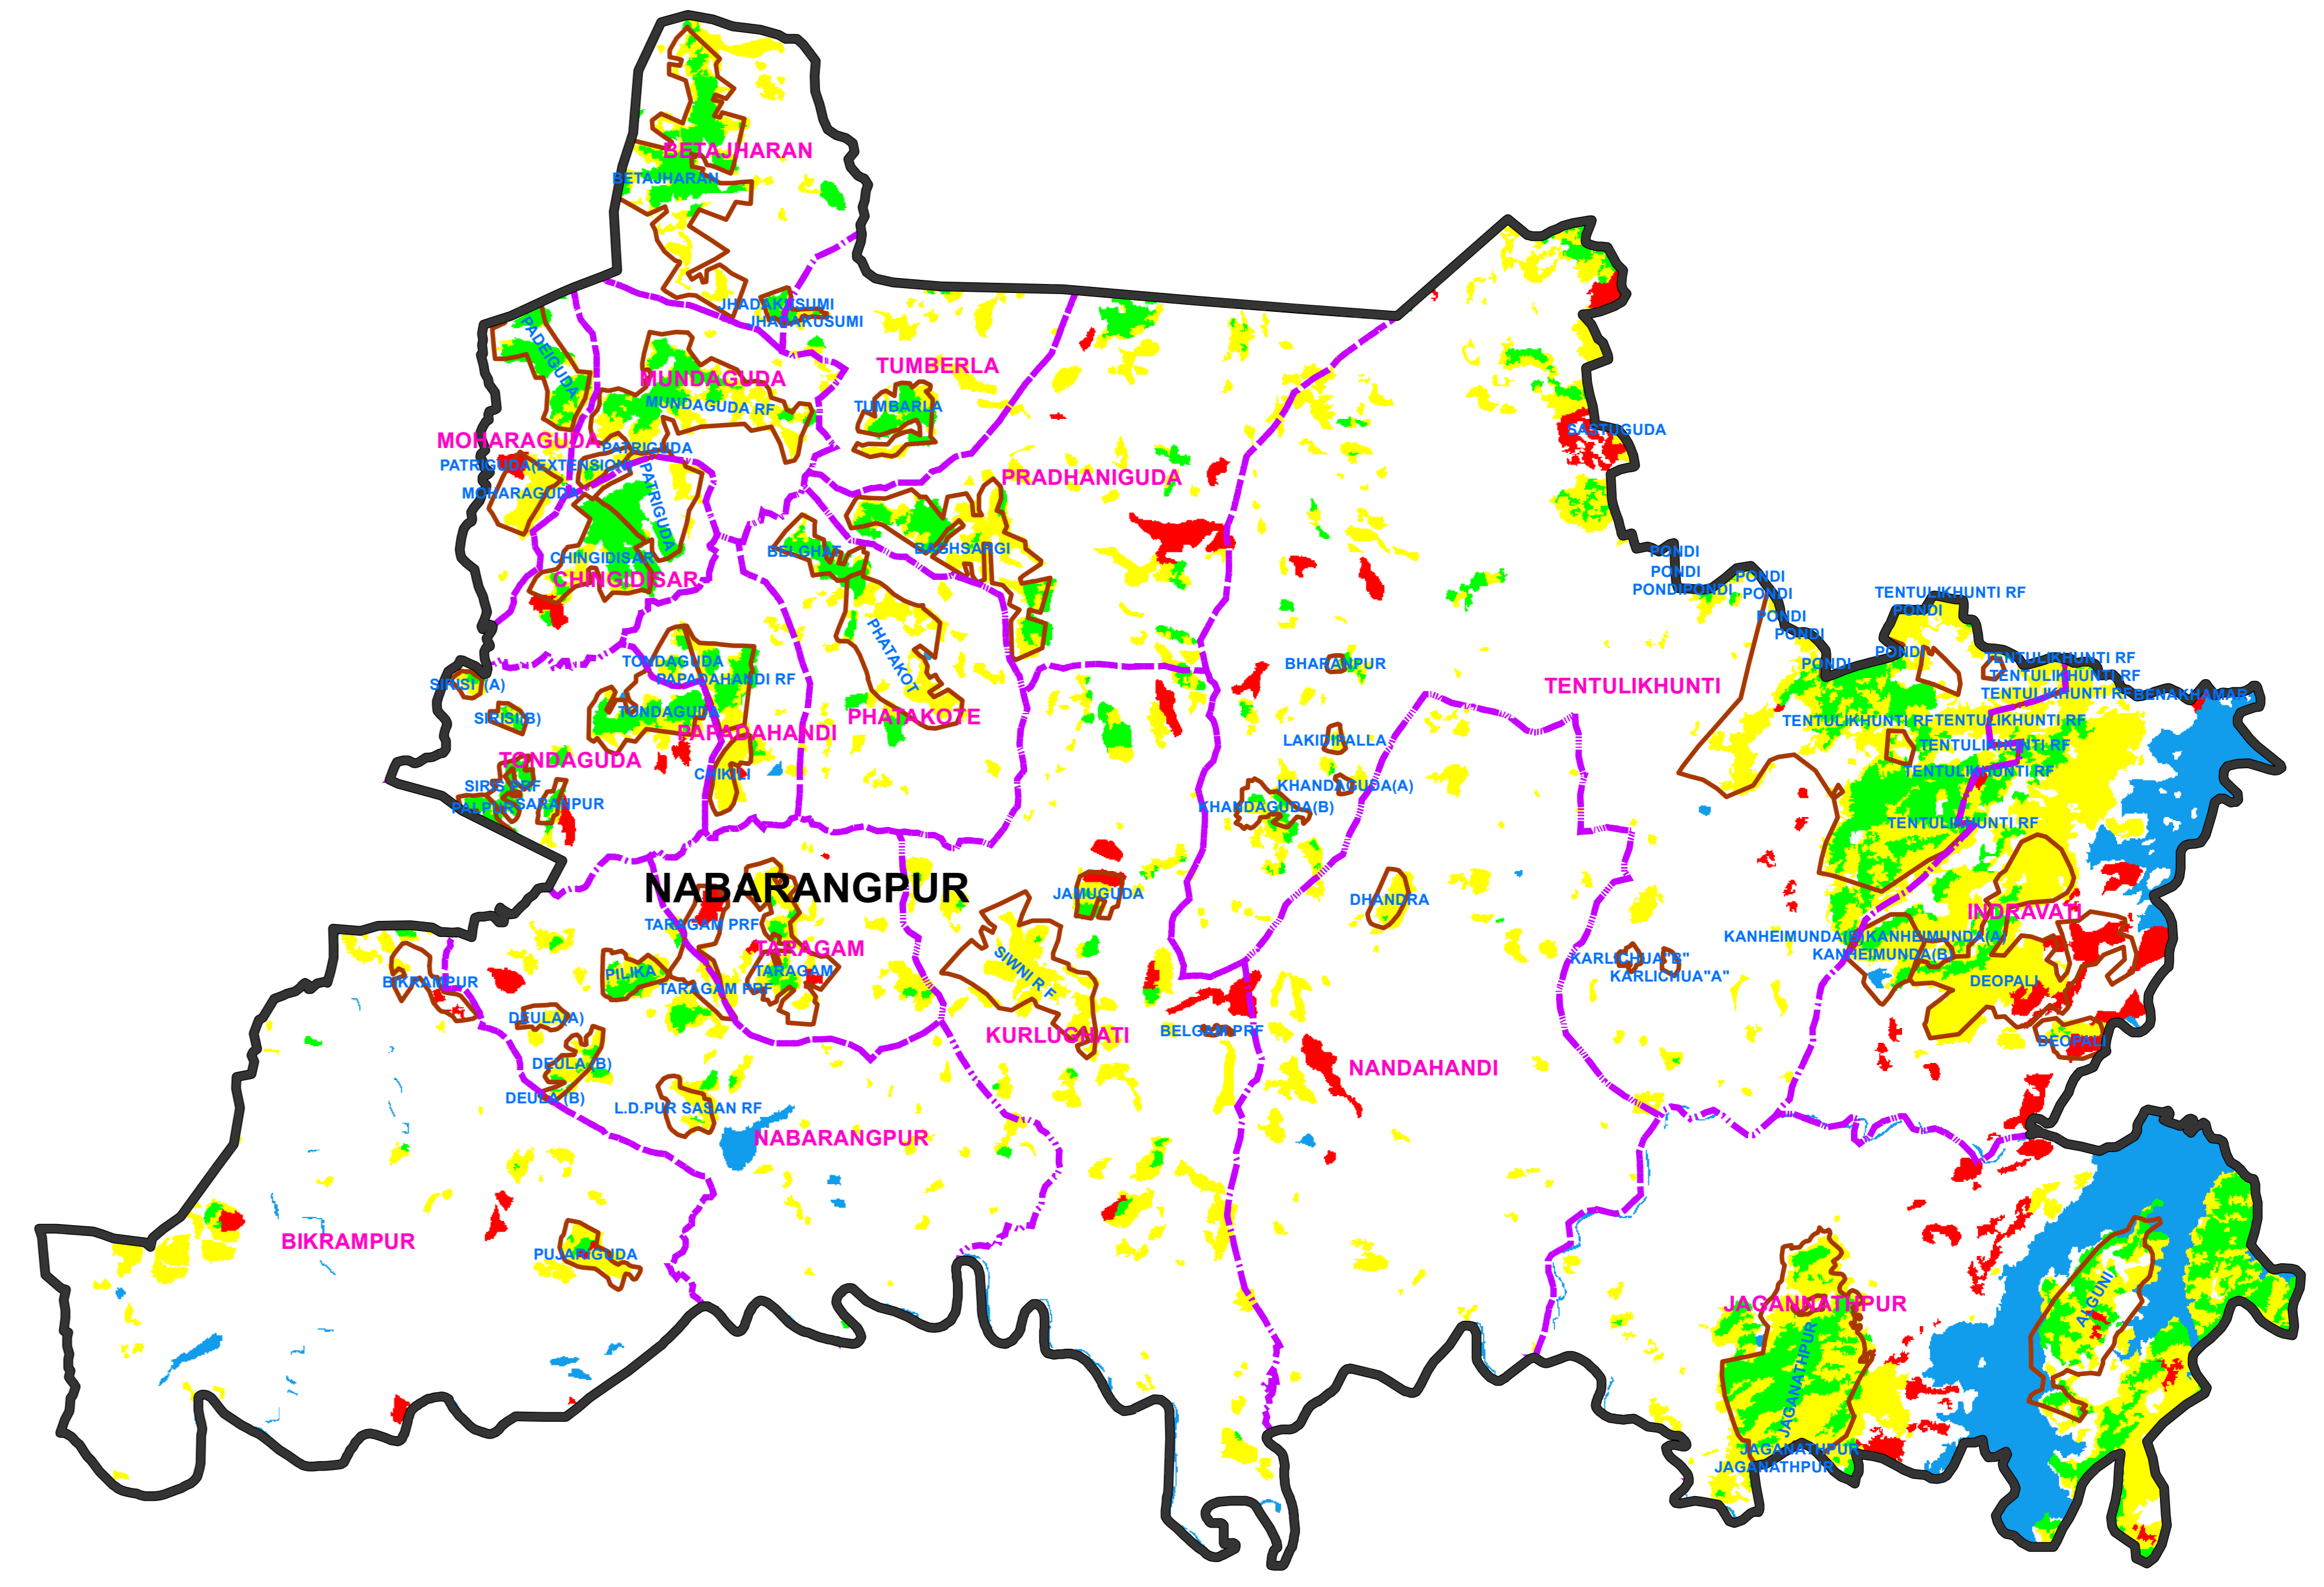

FOREST COVER MAP OF NABARANGPUR FOREST RANGE, NABARANGPUR FOREST DIVISION,

2015

2017

LEGEND

- DIVISION BND
- RANGE BND
- BEAT BND
- FOREST BND

 Water	 Non-Forest	 Scrub	 Open Forest	 Moderately Dense Forest	 Very Dense Forest
---	---	--	---	--	--

PREPARED BY : FOREST IT & GEOMATICS CENTRE
FOREST HEADQUARTERS, ODISHA
BHUBANESWAR