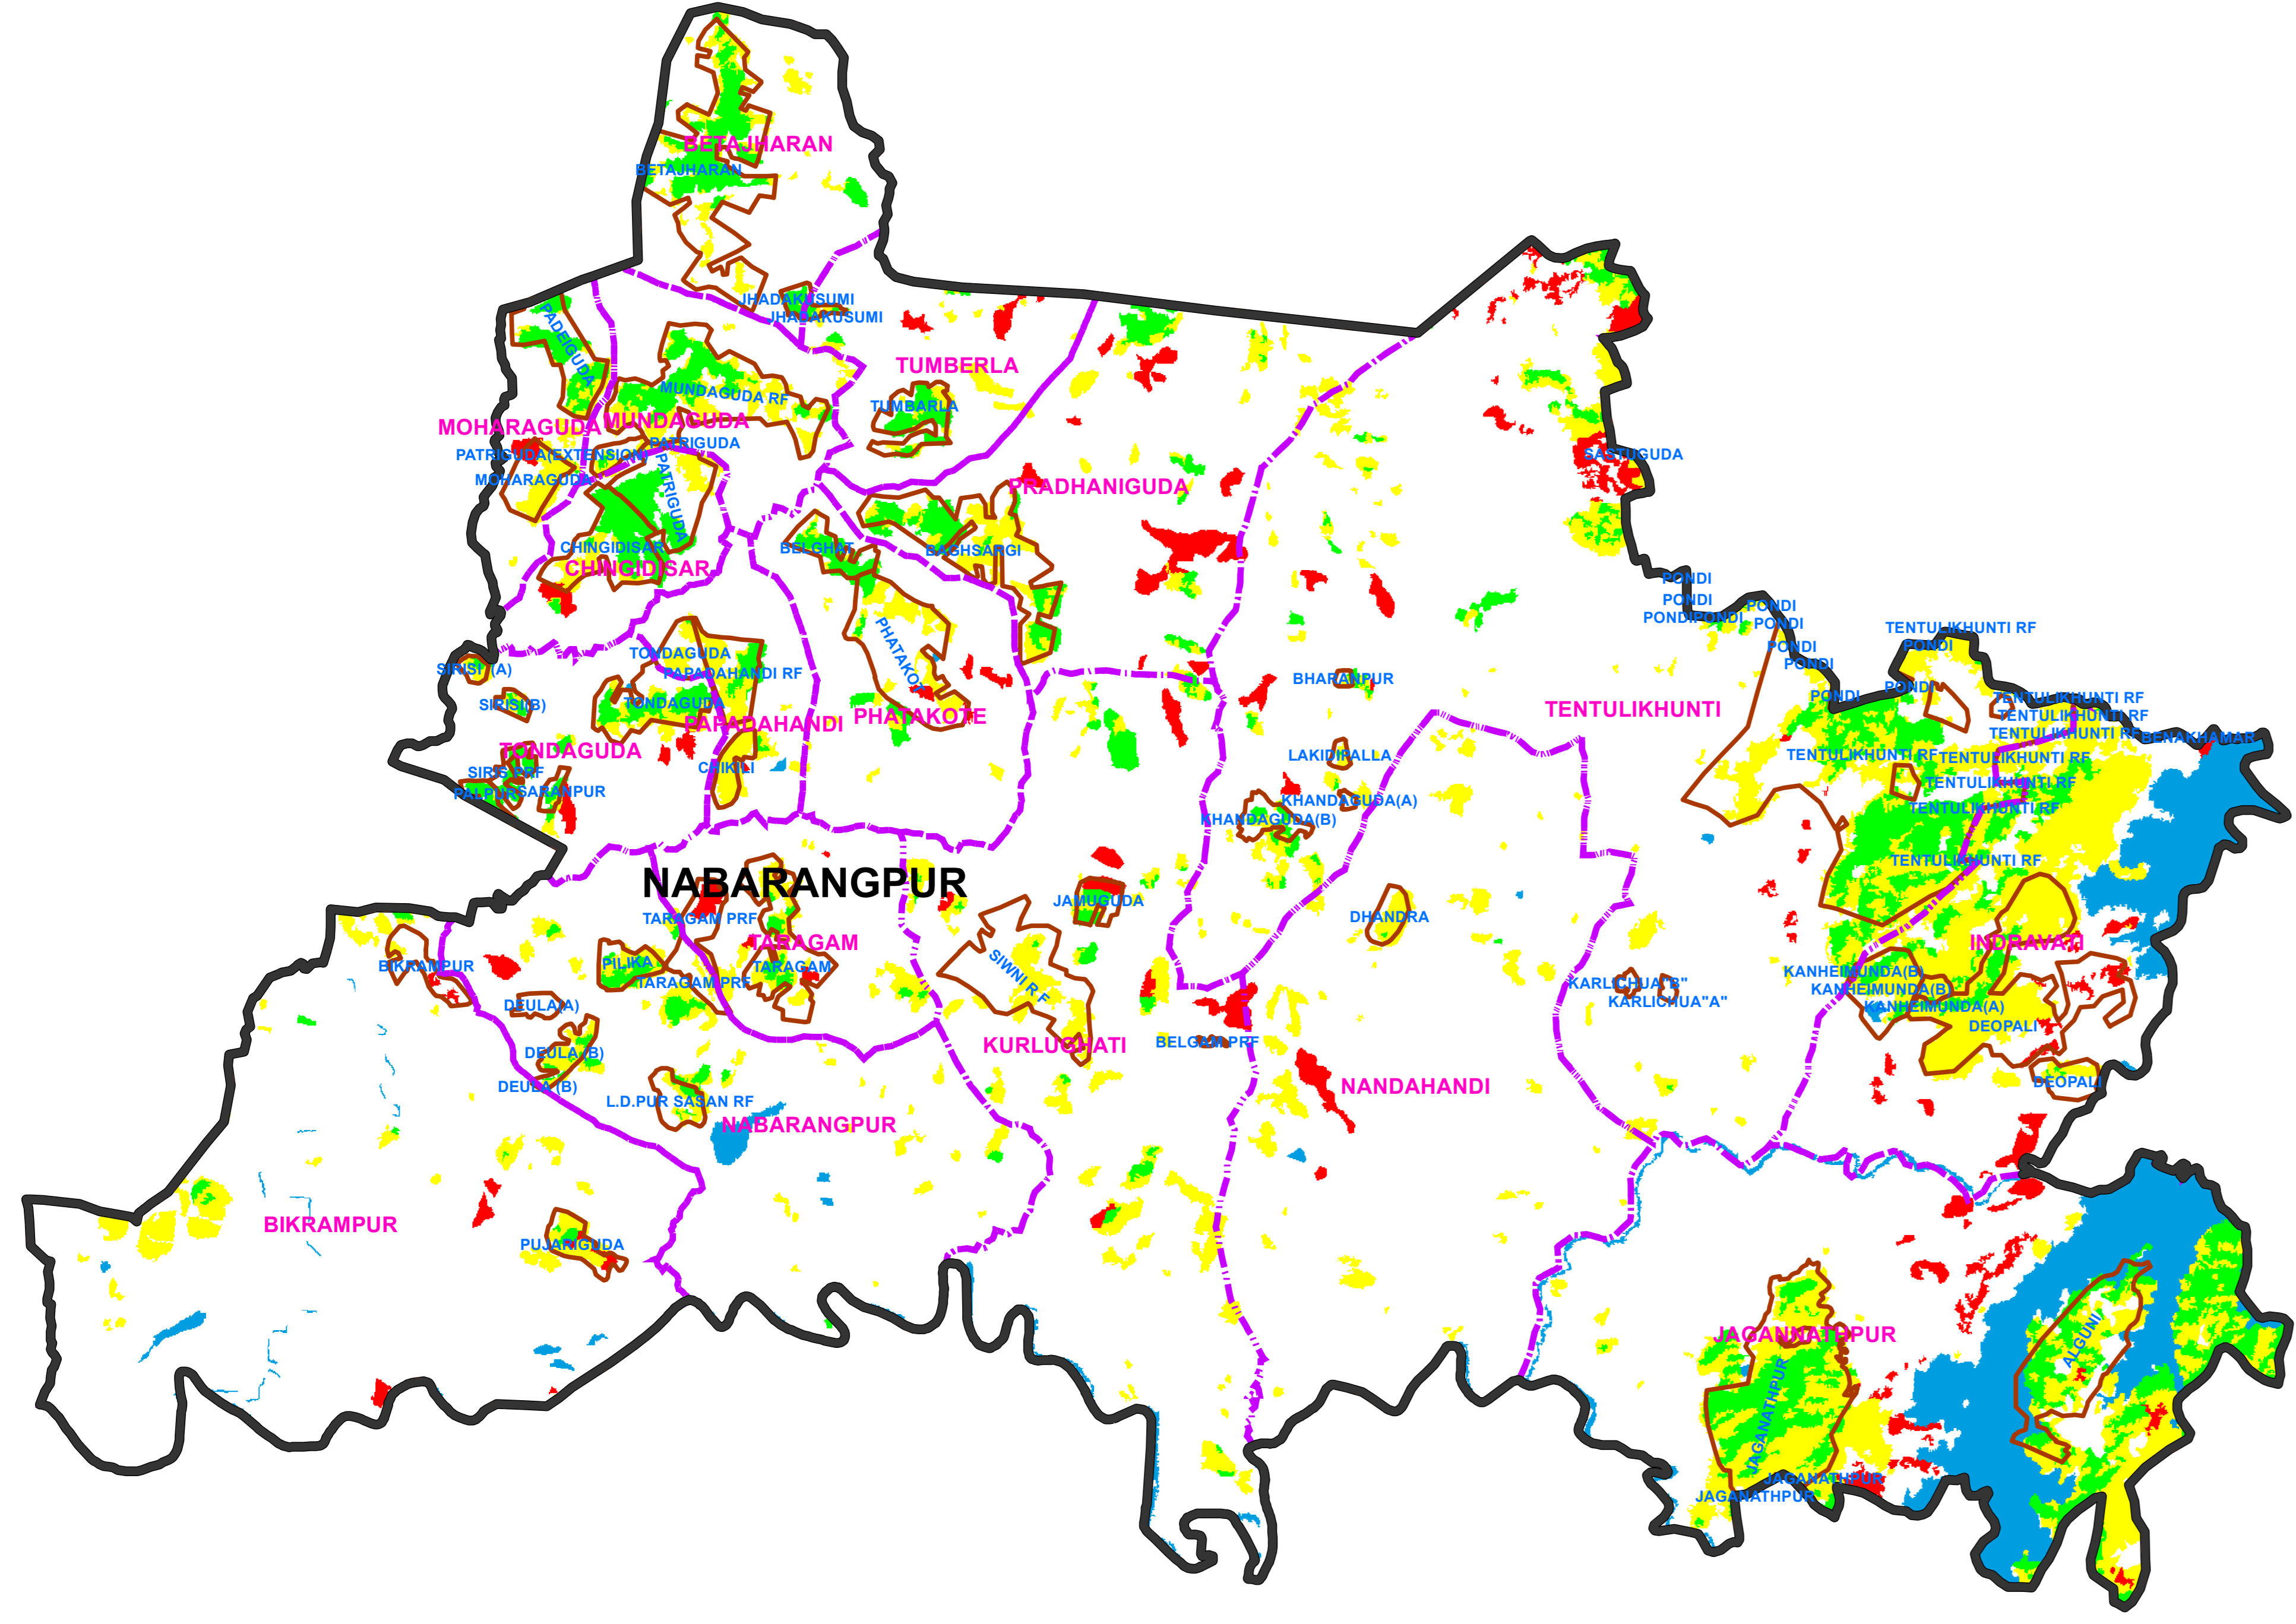

FOREST COVER MAP OF NABARANGPUR FOREST RANGE, NABARANGPUR FOREST DIVISION,

2015

2017

LEGEND

- DIVISION BND
- RANGE BND
- BEAT BND
- FOREST BND

 Water	 Non-Forest	 Scrub	 Open Forest	 Moderately Dense Forest	 Very Dense Forest
---	---	--	---	--	--

PREPARED BY : FOREST IT & GEOMATICS CENTRE
FOREST HEADQUARTERS, ODISHA
BHUBANESWAR