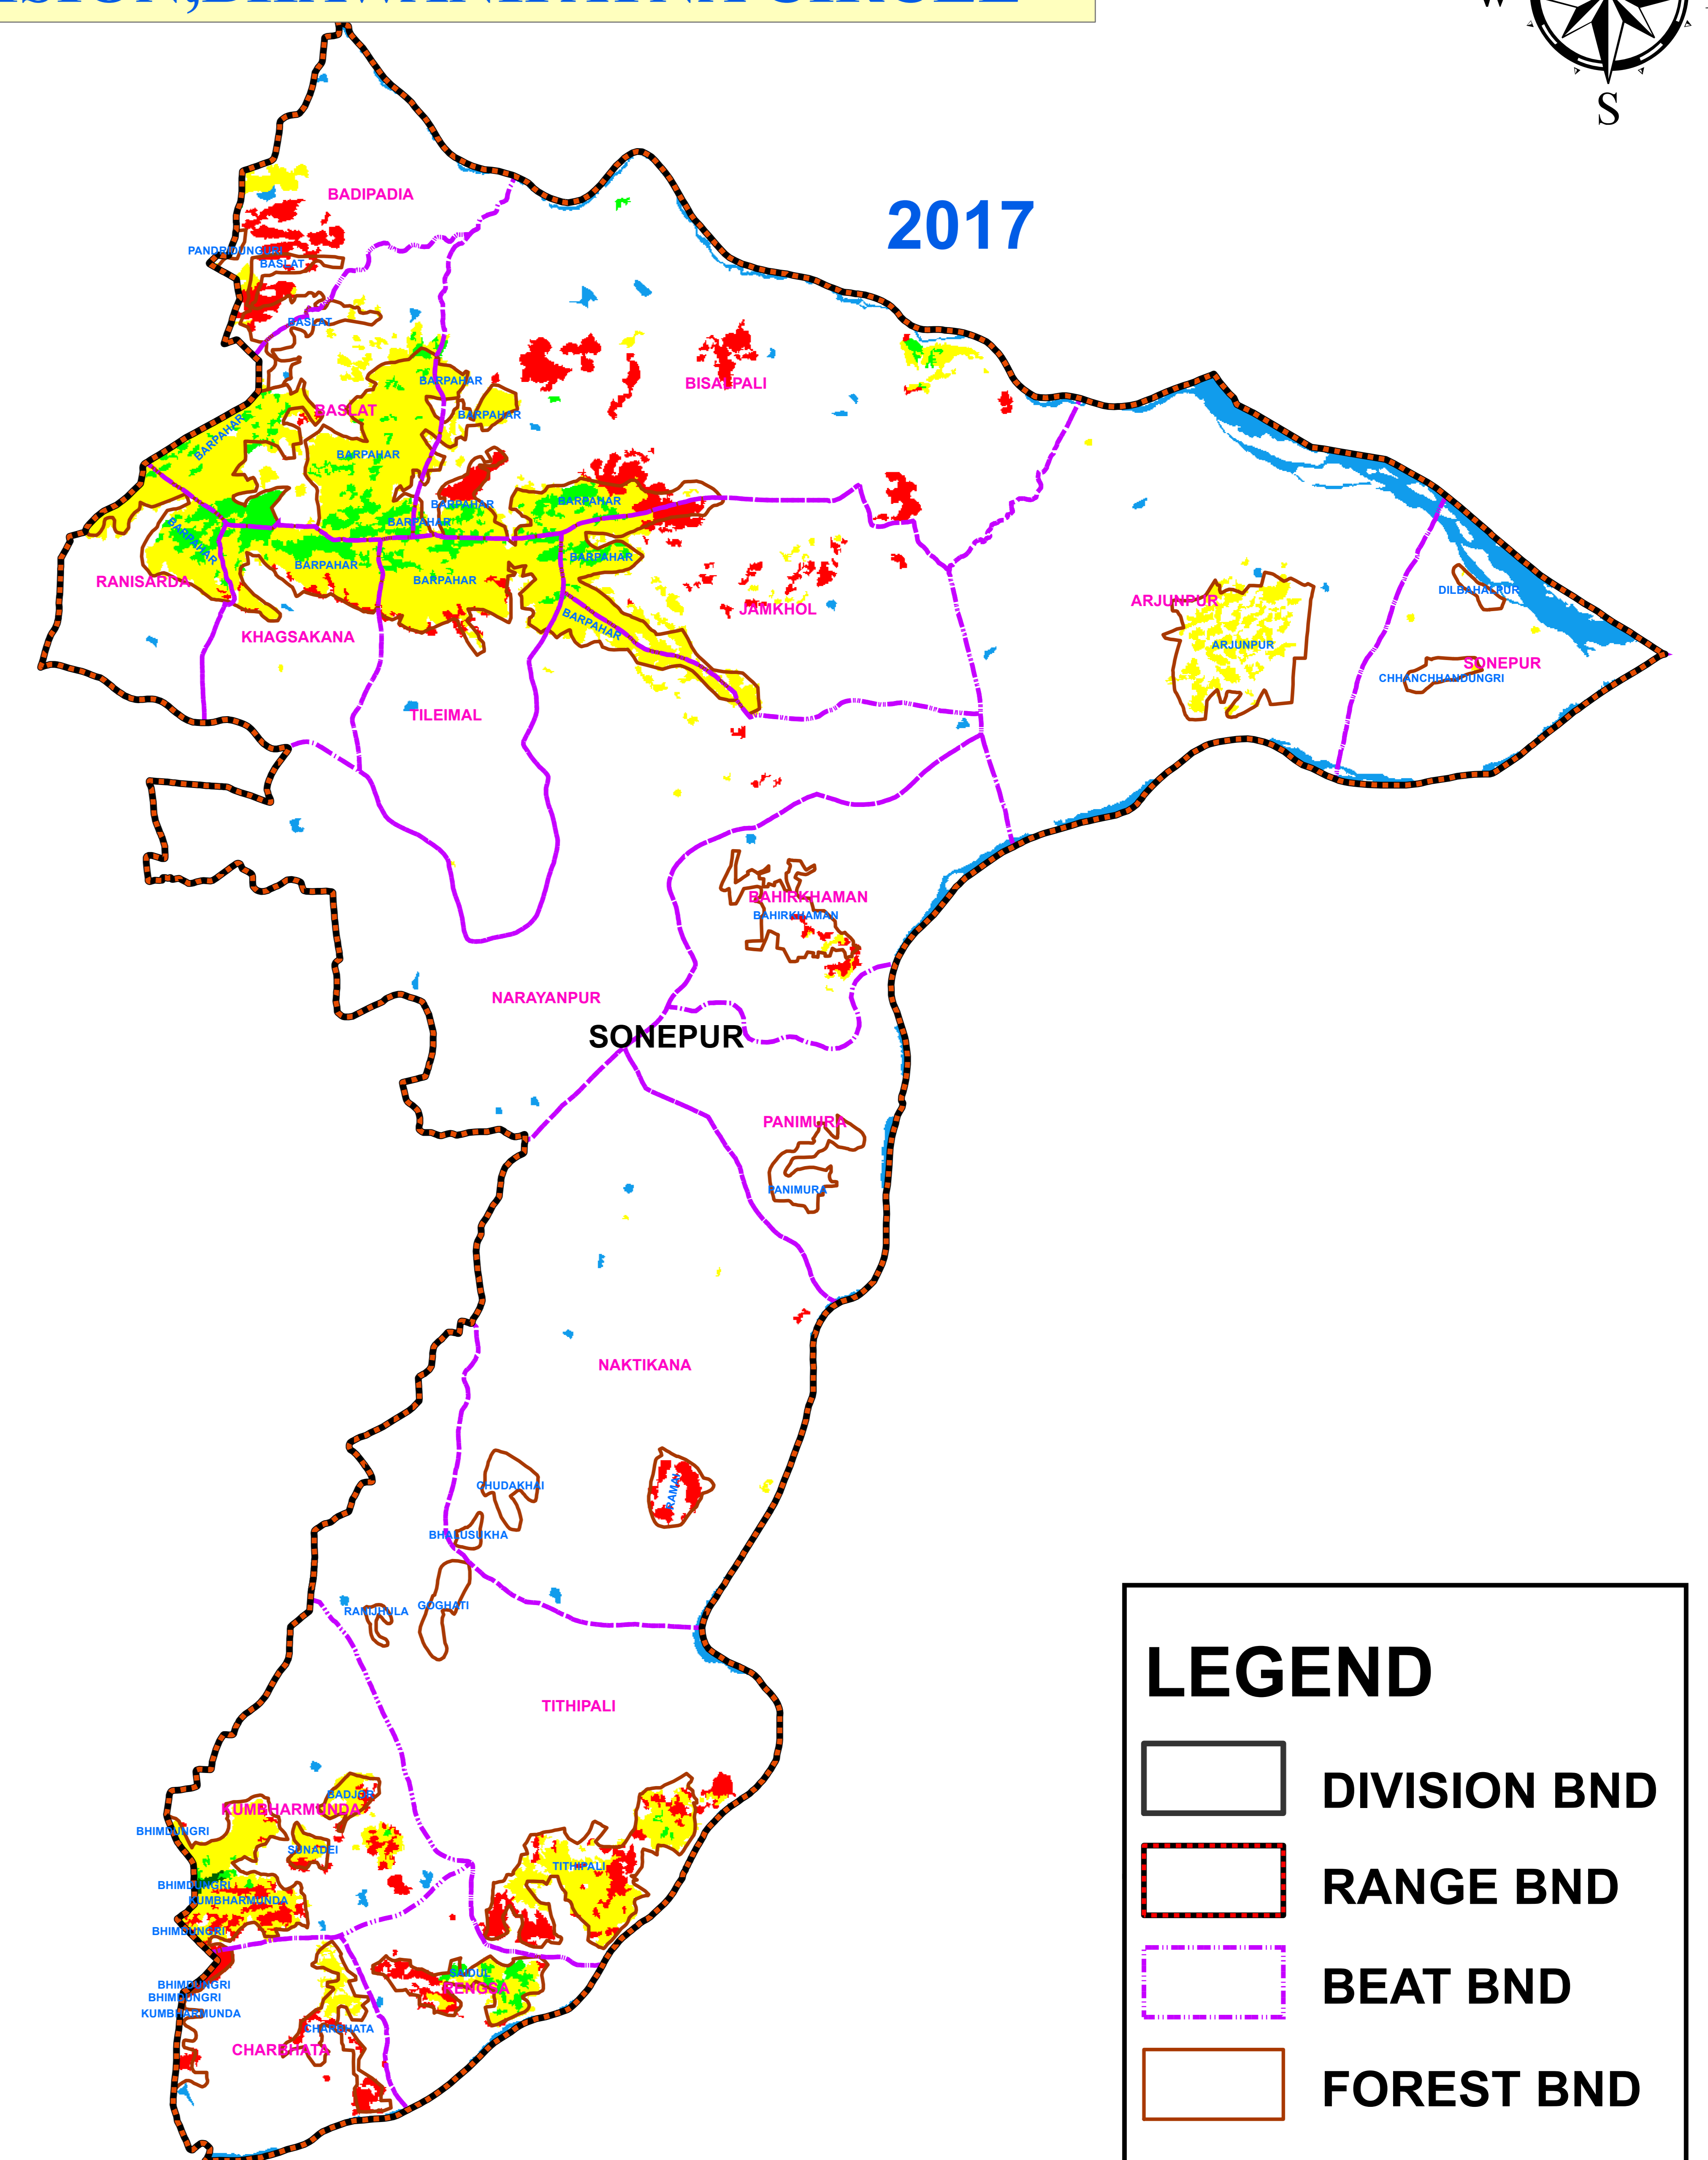

FOREST COVER CHANGE MAP OF SONEPUR FOREST RANGE , SUBARNAPUR FOREST DIVISION, BHAWANIPATNA CIRCLE

LEGEND

- DIVISION BND
- RANGE BND
- BEAT BND
- FOREST BND

Water
 Non-Forest
 Scrub
 Open Forest
 Moderately Dense Forest
 Very Dense Forest

PREPARED BY : FOREST IT & GEOMATICS CENTRE
 FOREST HEADQUARTERS, ODISHA
 BHUBANESWAR