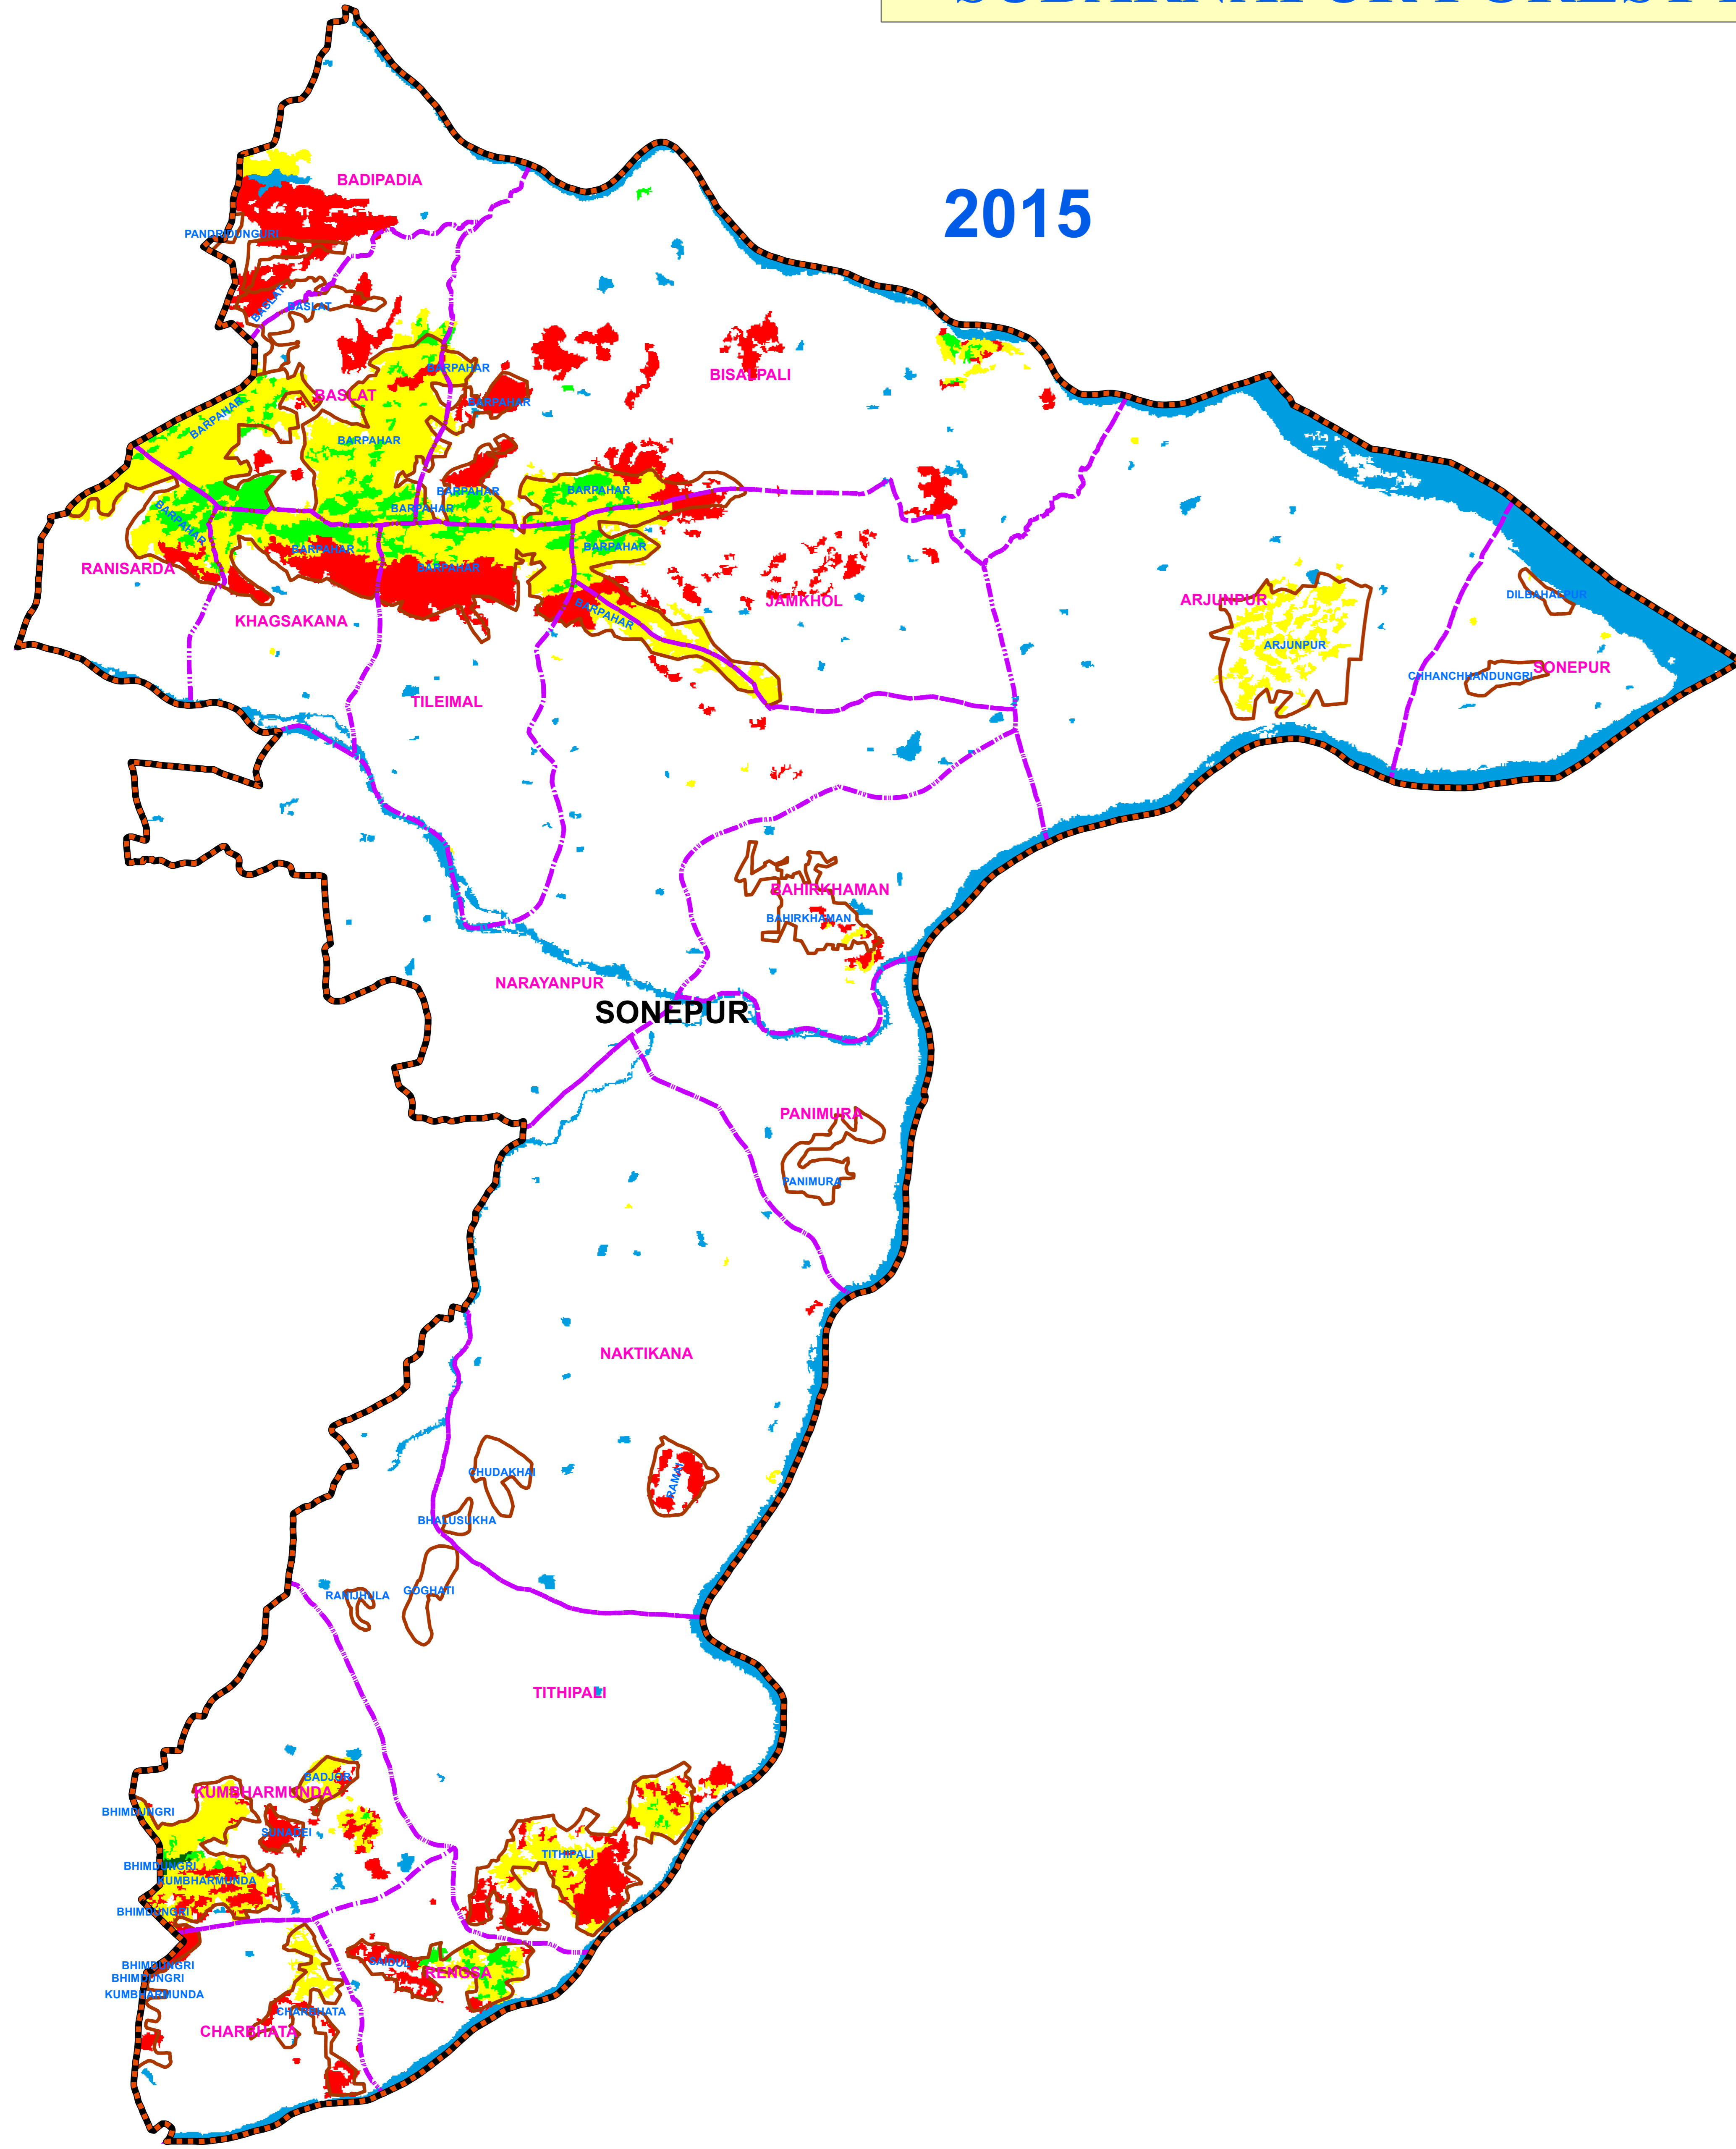

FOREST COVER CHANGE MAP OF SONEPUR FOREST RANGE , SUBARNAPUR FOREST DIVISION, BHAWANIPATNA CIRCLE

LEGEND

- DIVISION BND
- RANGE BND
- BEAT BND
- FOREST BND

Water
 Non-Forest
 Scrub
 Open Forest
 Moderately Dense Forest
 Very Dense Forest

PREPARED BY : FOREST IT & GEOMATICS CENTRE
 FOREST HEADQUARTERS, ODISHA
 BHUBANESWAR