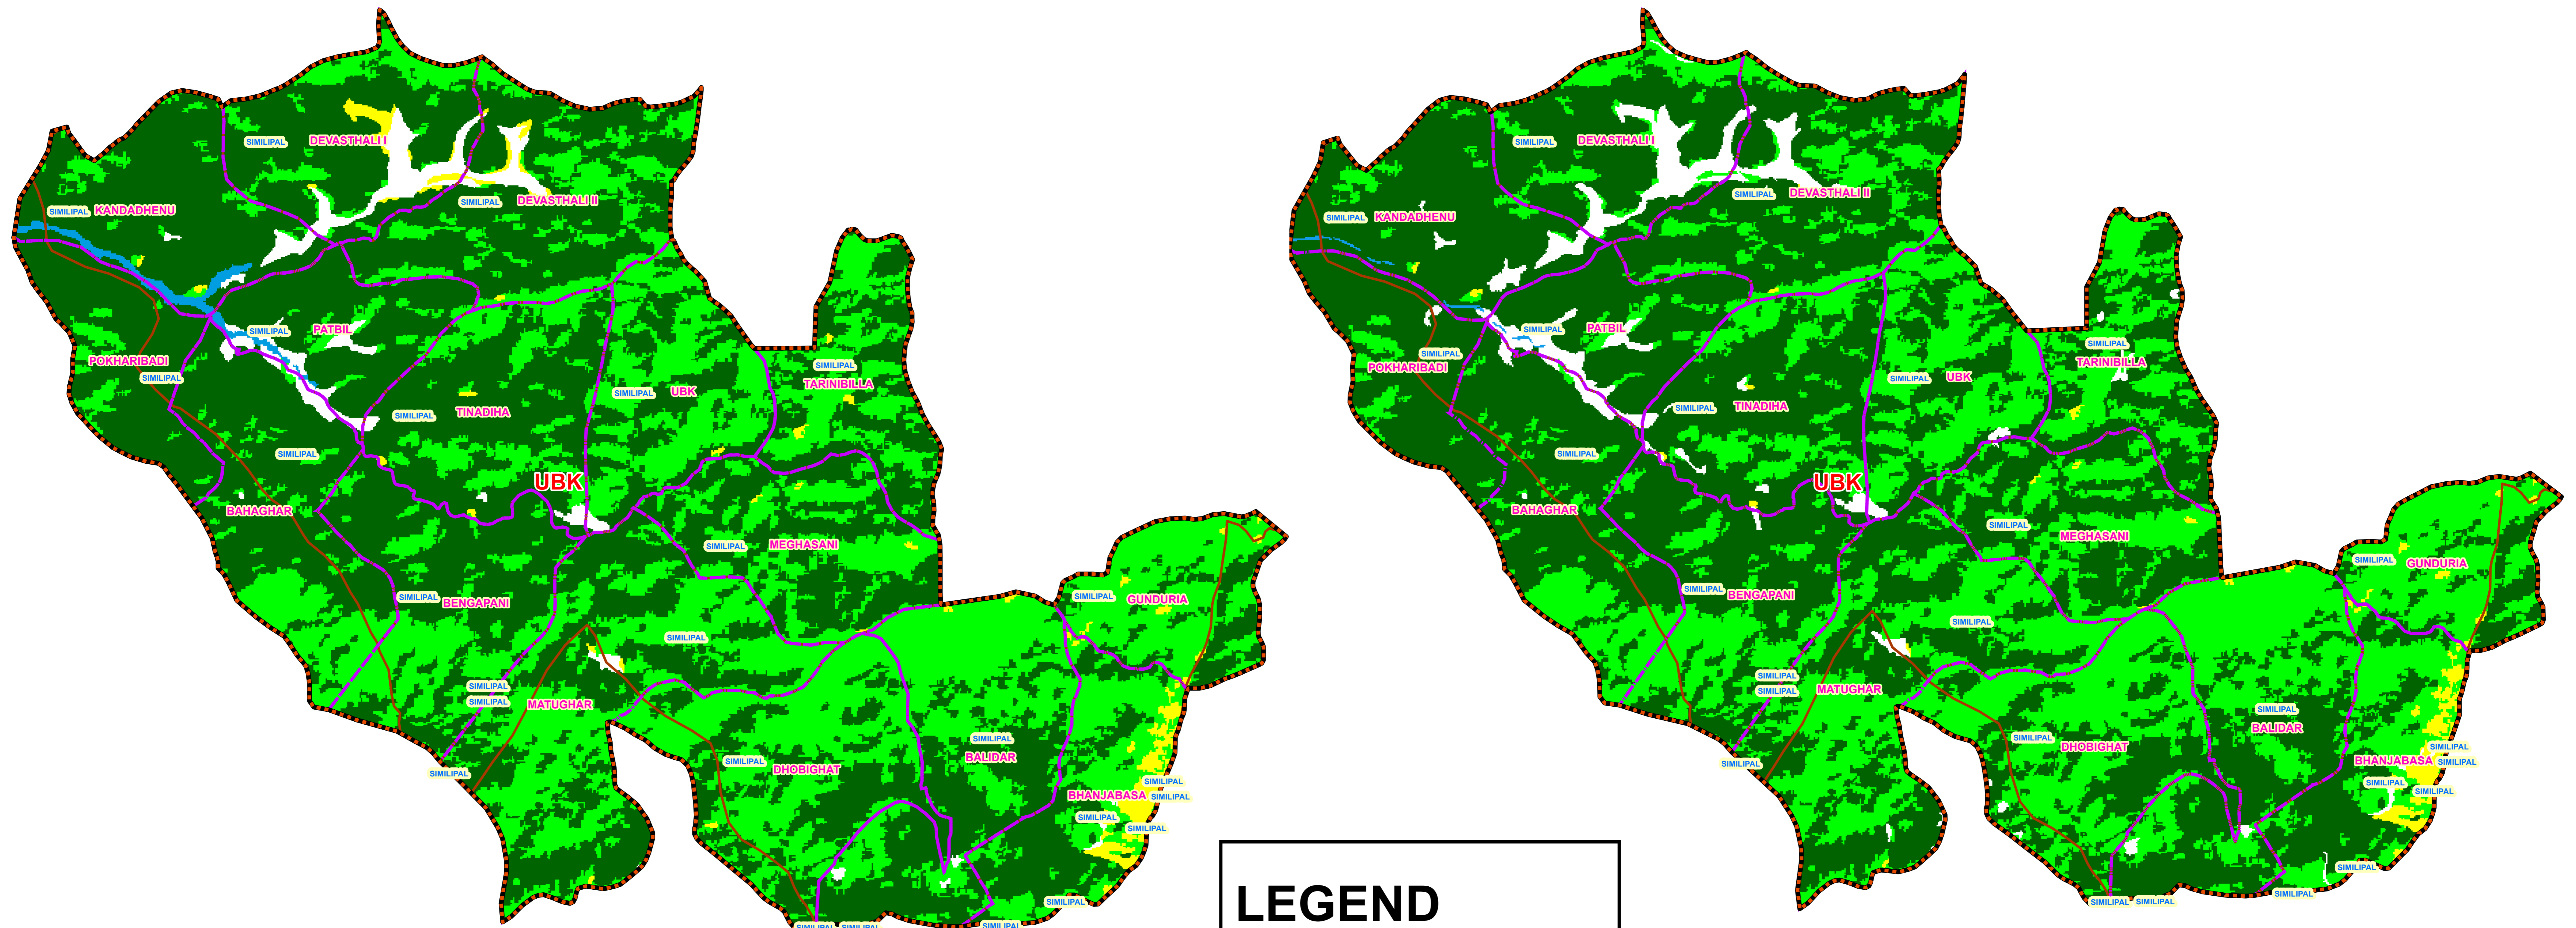

# FOREST COVER CHANGE MAP OF UBK FOREST RANGE, SIMILIPAL TIGER RESERVE DIVISION, BARIPADA CIRCLE

2015

2017

**LEGEND**

- DIVISION BND
- RANGE BND
- BEAT BND
- FOREST BND

Water
  Non-Forest
  Scrub
  Open Forest
  Moderately Dense Forest
  Very Dense Forest

PREPARED BY : FOREST IT & GEOMATICS CENTRE  
 FOREST HEADQUARTERS, ODISHA  
 BHUBANESWAR