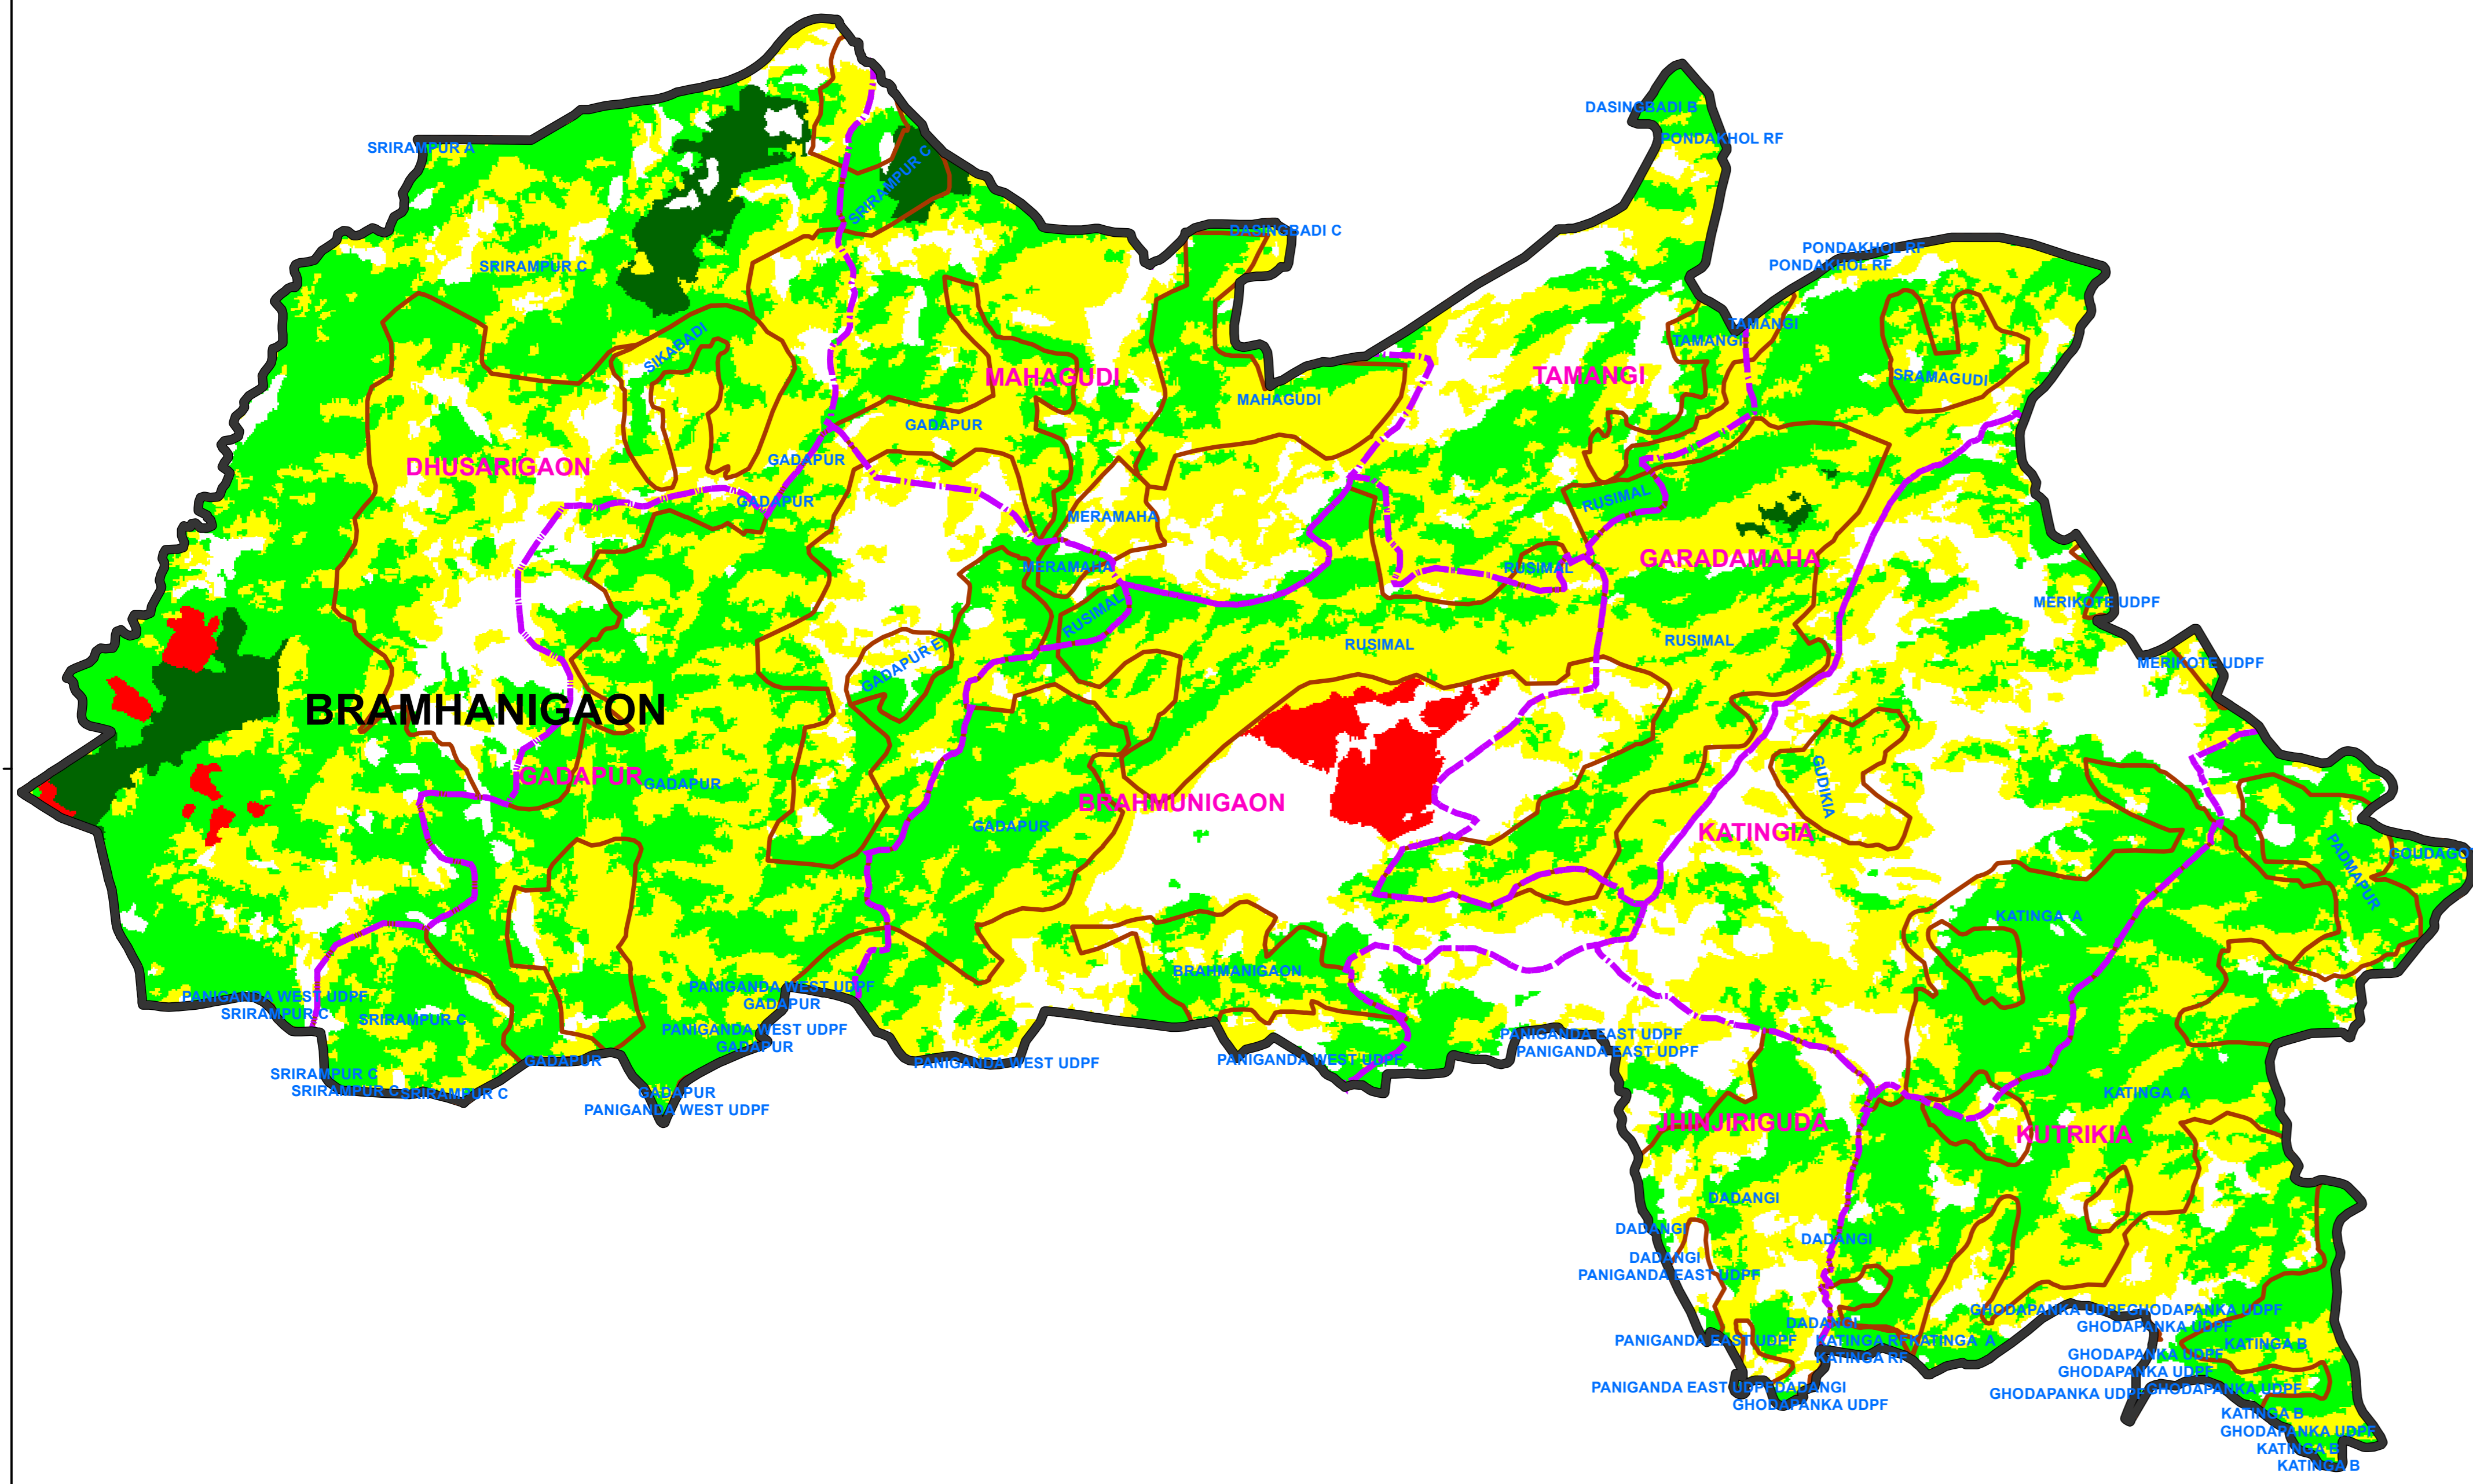

FOREST COVER MAP OF BRAMHANIGAON FOREST RANGE , BALIGUDA FOREST DIVISION, BERHAMPUR CIRCLE

2015

2017

LEGEND

- DIVISION BND
- RANGE BND
- BEAT BND
- FOREST BND

 Water	 Non-Forest	 Scrub	 Open Forest	 Moderately Dense Forest	 Very Dense Forest
--	--	---	--	---	---

PREPARED BY : FOREST IT & GEOMATICS CENTRE
FOREST HEADQUATERS, ODISHA
BHUBANESWAR

84°0'0"E 84°10'0"E 84°20'0"E 84°30'0"E

19°50'0"N

19°50'0"N

19°40'0"N

19°40'0"N

19°30'0"N

19°30'0"N

84°0'0"E 84°10'0"E 84°20'0"E 84°30'0"E