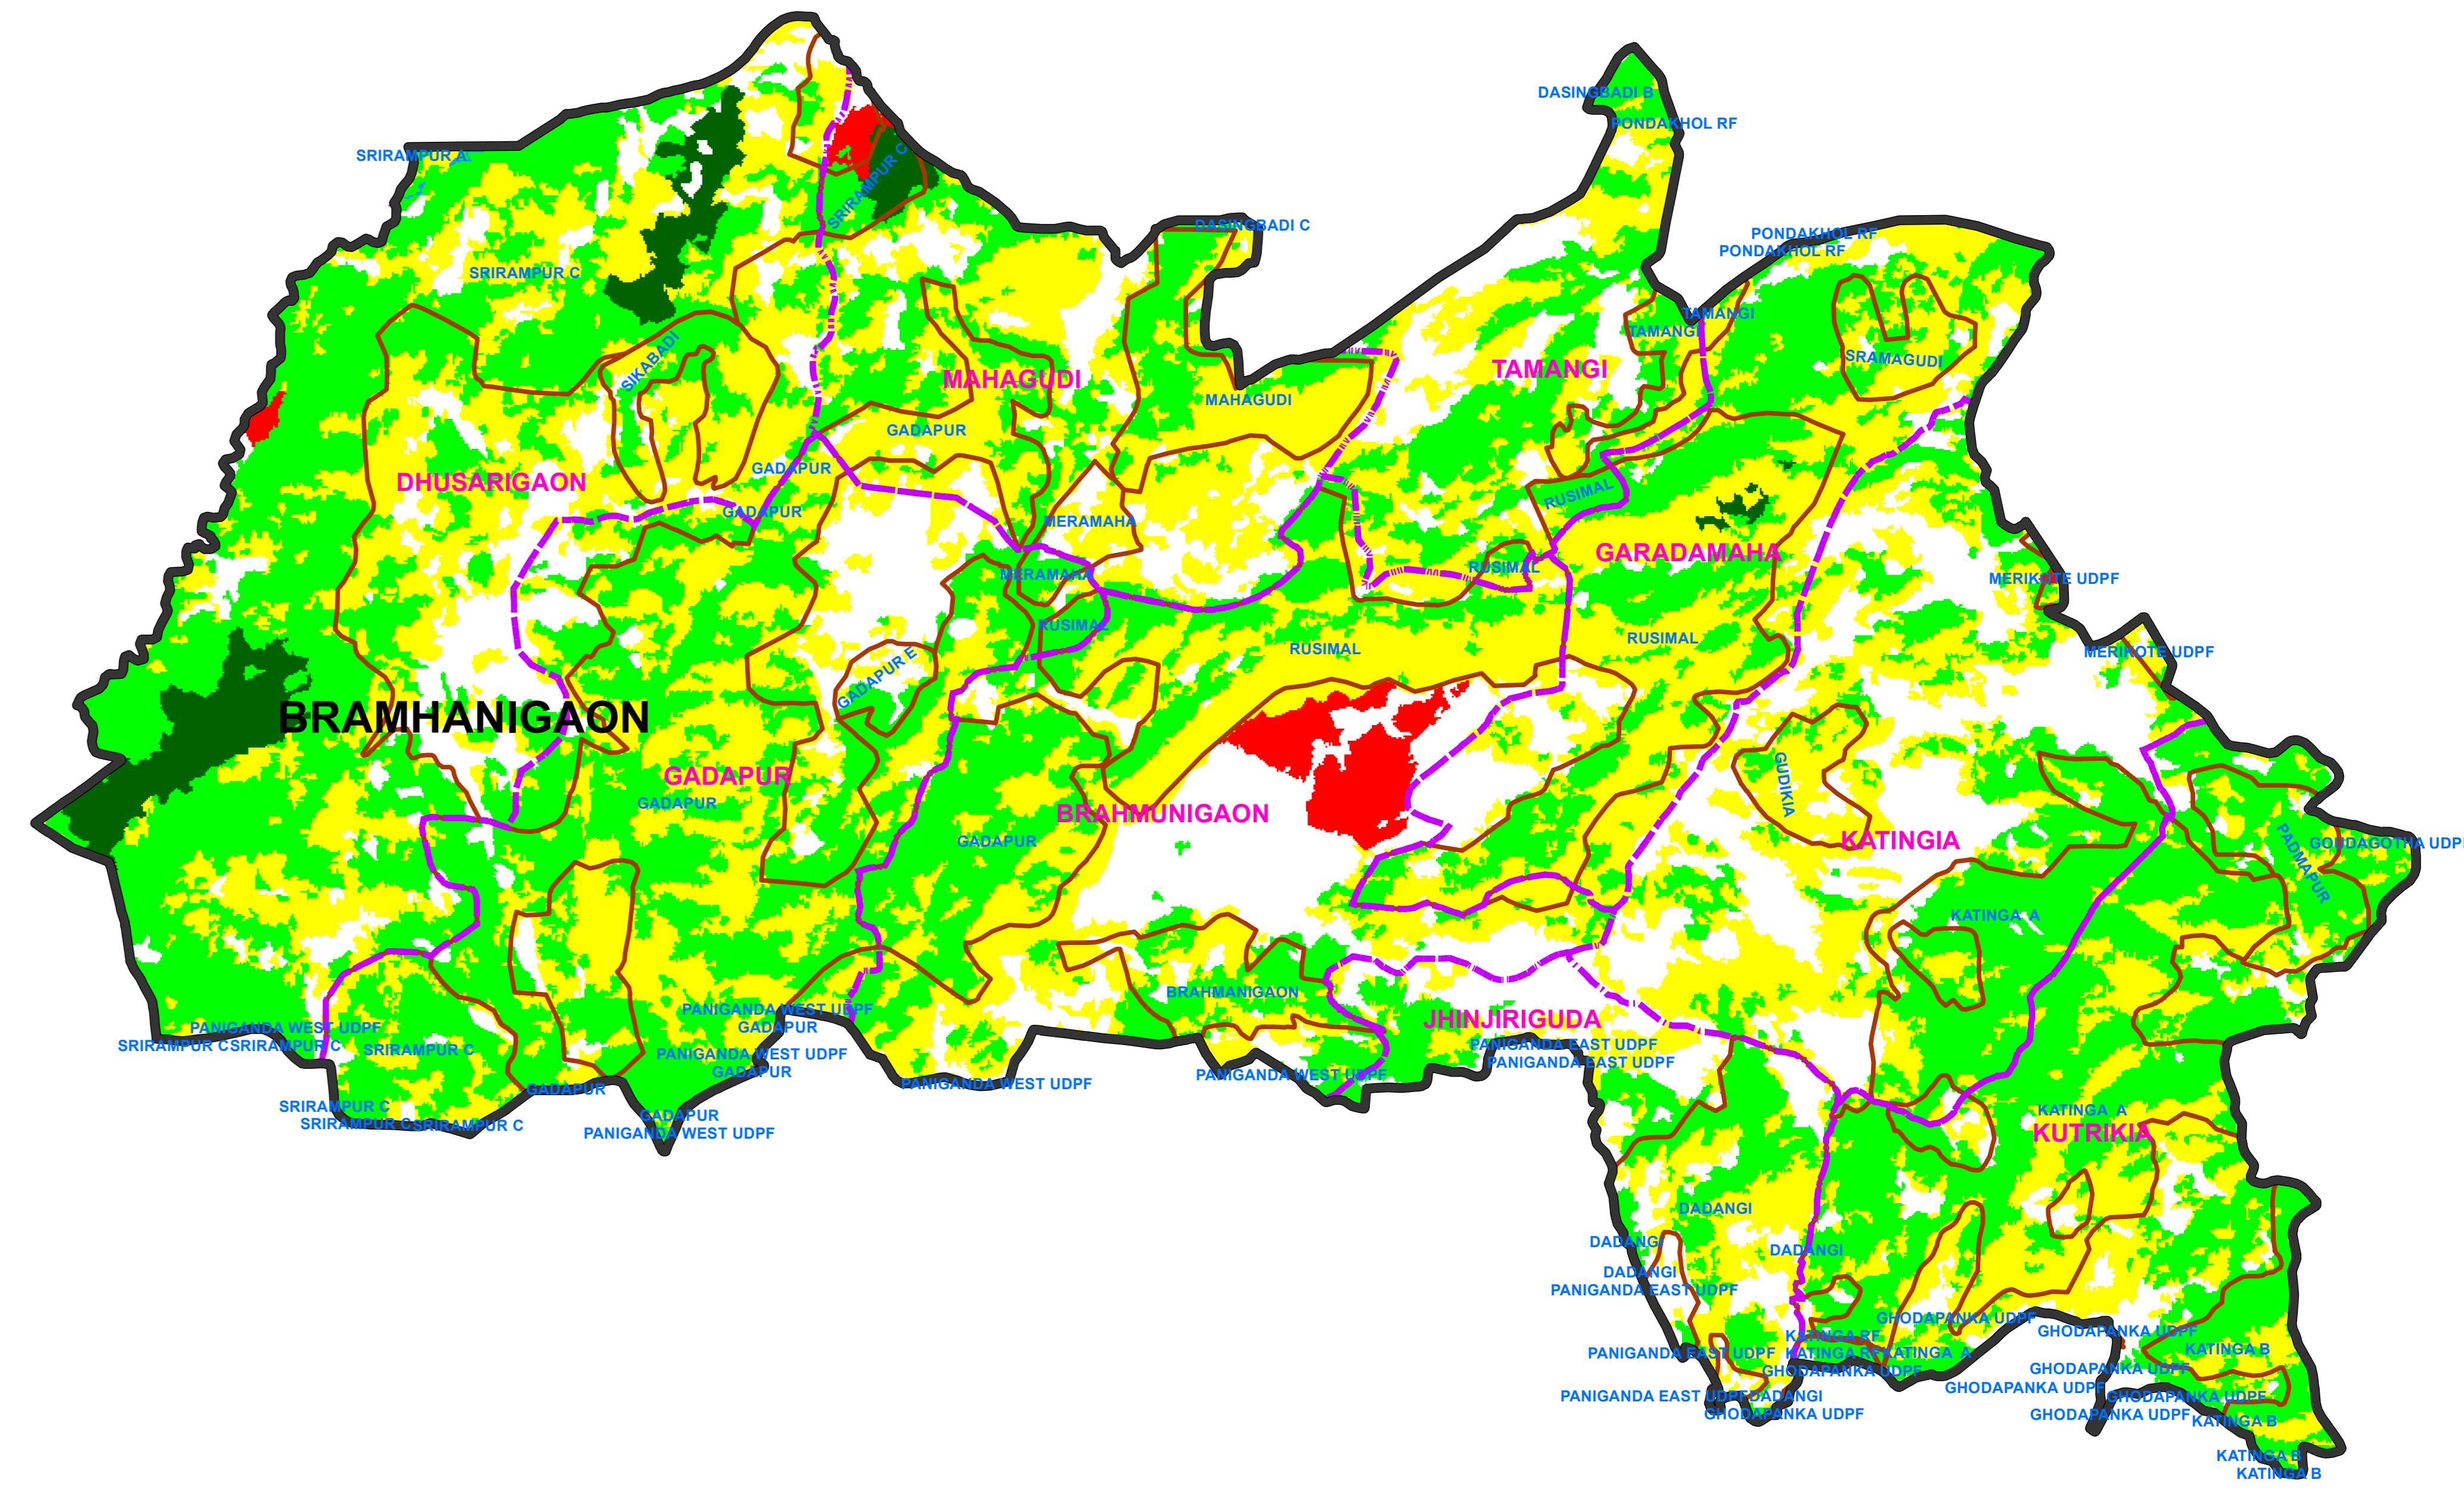

FOREST COVER MAP OF BRAMHANIGAON FOREST RANGE , BALIGUDA FOREST DIVISION, BERHAMPUR CIRCLE

2015

2017

LEGEND

- DIVISION BND
- RANGE BND
- BEAT BND
- FOREST BND

 Water	 Non-Forest	 Scrub	 Open Forest	 Moderately Dense Forest	 Very Dense Forest
--	--	---	--	---	---

PREPARED BY : FOREST IT & GEOMATICS CENTRE
FOREST HEADQUATERS, ODISHA
BHUBANESWAR

84°0'0"E 84°10'0"E 84°20'0"E 84°30'0"E

19°50'0"N

19°50'0"N

19°40'0"N

19°40'0"N

19°30'0"N

19°30'0"N

84°0'0"E 84°10'0"E 84°20'0"E 84°30'0"E